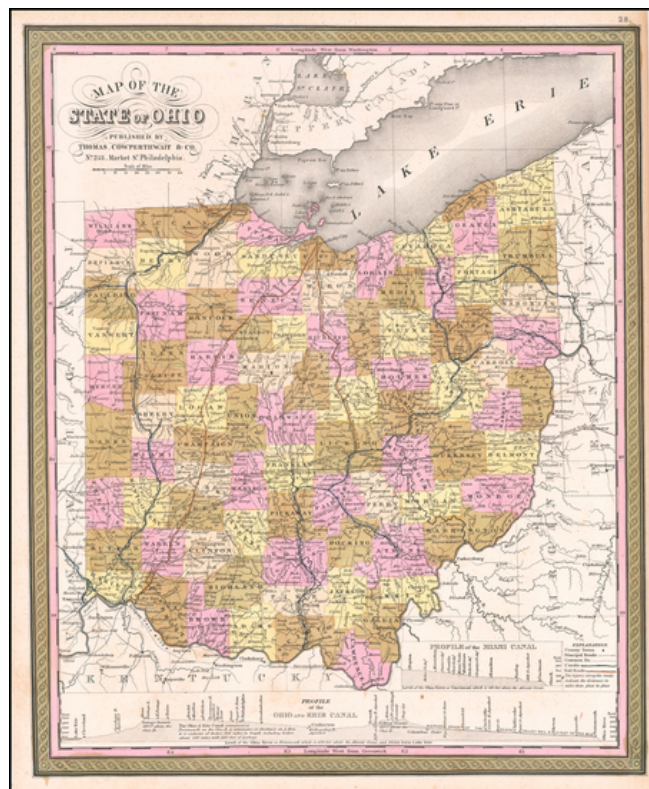

Barry Lawrence Ruderman Antique Maps Inc.

7407 La Jolla Boulevard
La Jolla, CA 92037

www.raremaps.com

(858) 551-8500
blr@raremaps.com

Map Of The State of Ohio . . .

Stock#: 59906
Map Maker: Thomas, Cowperthwait & Co.
Date: 1850
Place: Philadelphia
Color: Hand Colored
Condition: VG
Size: 13 x 16 inches
Price: SOLD

Description:

Rare first state of the Thomas Cowperthwait & Co. map of Ohio.

Detailed and interesting map, hand colored by county and showing towns, rivers, lakes, railroads, roads, distances, forts, etc.

Profile of Miami, Ohio and Erie Canals shown.

Detailed Condition:

Drawer Ref: Cowperthwait
(Misc. 3)

Stock#: 59906