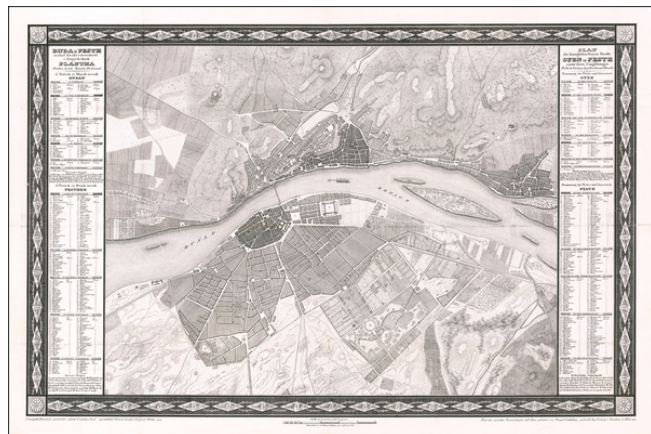

## [Budapest] Buda s Pesth szabad kiralyi varosoknak s kornyekieknek Planuma Pesthen, kiada Tomala Ferdinand A Piatzok es Utszak neveik Budan | Plan der koniglichen freyen Staedte Ofen u: Pesth sammt ihren Umgebungen. Pesth im Verlage bey Ferdinand Tomala

**Stock#:** 59867  
**Map Maker:** Csintalan  
**Date:** 1828  
**Place:** Budapest  
**Color:** Uncolored  
**Condition:** VG+  
**Size:** 34.5 x 22 inches  
**Price:** \$2,800.00

### Description:

Rare large lithographic plan of Buda and Pest by Jozsef Csintalan published by Ludvig von Landerer in Pesth (Budapest).

A rare early lithographic plan and an unusually large lithographic stone.

The plan is oriented with west at the top, extending into the suburbs of Obuda, Terézváros, Józsefváros and Ferencváros.

The legend appears in both Hungarian and German, framed in a classicist border.

This would appear to be the first edition, with a later undated edition appearing in the 1830s.