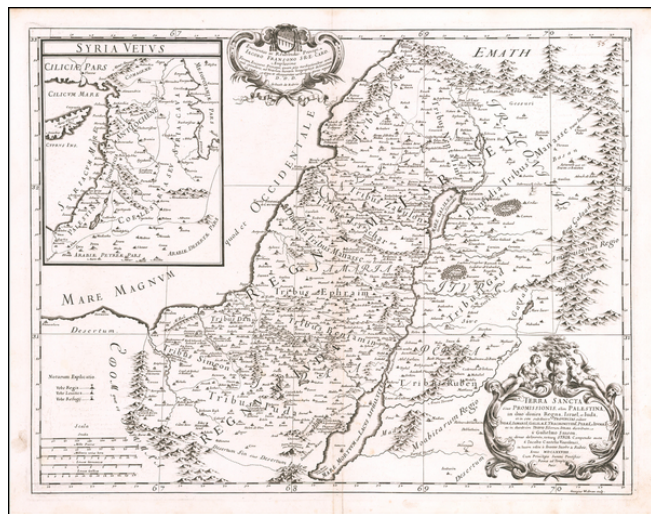

**Barry Lawrence Ruderman
Antique Maps Inc.**

7407 La Jolla Boulevard
La Jolla, CA 92037

www.raremaps.com

(858) 551-8500
blr@raremaps.com

**Terra Sancta sive Promissionis, olim Palestina, in duo divisa Regna, Israel, et Iuda, et
in sex subdivisa Provincias . . . MDCLXXVIII . . .**

Stock#: 59857
Map Maker: Rossi
Date: 1679 circa
Place: Rome
Color: Uncolored
Condition: VG
Size: 21.5 x 17 inches
Price: \$ 345.00

Description:

Decorative map of the Holy Land, published by Giacomo Rossi in Rome in 1679.

The map includes an elaborate title cartouche and a large inset map of Ancient Syria.

Detailed Condition: