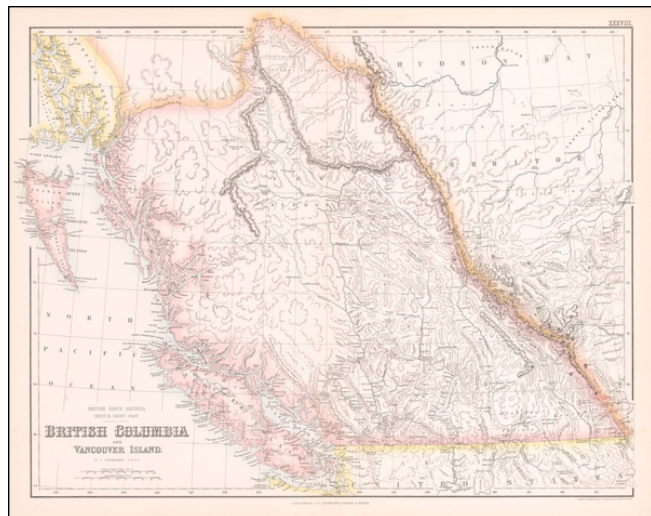

Barry Lawrence Ruderman Antique Maps Inc.

7407 La Jolla Boulevard
La Jolla, CA 92037

www.raremaps.com

(858) 551-8500
blr@raremaps.com

British Columbia, Vancouver Island

Stock#: 59852
Map Maker: Fullarton & Co.
Date: 1860 circa
Place: Edinburgh
Color: Color
Condition: VG+
Size: 22 x 18 inches
Price: SOLD

Description:

Scarce map of Vancouver Island and British Columbia, showing excellent topographical detail.

The map extends to Russian America (Frederick Sound) and south to Puget Sound.

The map was prepared under the supervision of J. Bartholemew, F.R.G.S.