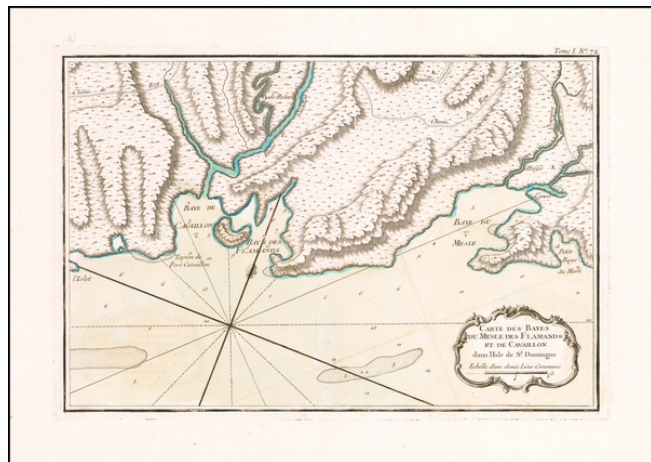

Stock#: 59843
Map Maker: Bellin
Date: 1764
Place: Paris
Color: Hand Colored
Condition: VG+
Size: 13 x 9 inches
Price: \$ 125.00

Description:

Detailed map of area on the southwest coast of Haiti, north of Ile a Vache, published in Nicholas Bellin's *Petit Atlas Maritime*.

Bellin was the first Ingenieur Hydrographe de la Marine, and also Official Hydrographer to the French King.

Detailed Condition:

Original color.