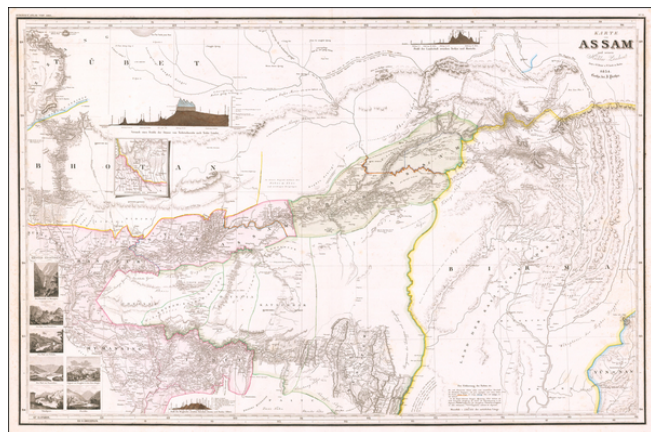

**Barry Lawrence Ruderman
Antique Maps Inc.**

7407 La Jolla Boulevard
La Jolla, CA 92037

www.raremaps.com

(858) 551-8500
blr@raremaps.com

**(Myanmar, Bhutan, Arunachal, Meghalaya, Manipur, Nagaland, Tibet) Karte von Assam
und seinen Nachbar Landern Gest . v. W. Brose u W Iaeck in Berlin. 1834.**

Stock#: 59804
Map Maker: Berghaus
Date: 1834
Place: Gotha
Color: Outline Color
Condition: VG+
Size: 38 x 25.5 inches
Price: SOLD

Description:

Fine large format map of Assam and neighboring regions, published in Berghaus' rare *Atlas von Asia*.

Includes parts of Myanmar, Bhutan, Arunachal, Meghalaya, Manipur, Nagaland and Tibet, extending the western part of Yunan Province in China and Tibet.

The map is perhaps the largest format atlas map of the 19th Century to focus on this region, doing so in the meticulous style of Berghaus and Justus Perthes, the publisher.

The map provides both geographical and topographical details, several profile maps illustrating the heights of mountain ranges and 7 vignettes showing natural phenomenon and man-made locations.

The map is very rare on the market, this being the second example we have ever seen offered for sale.