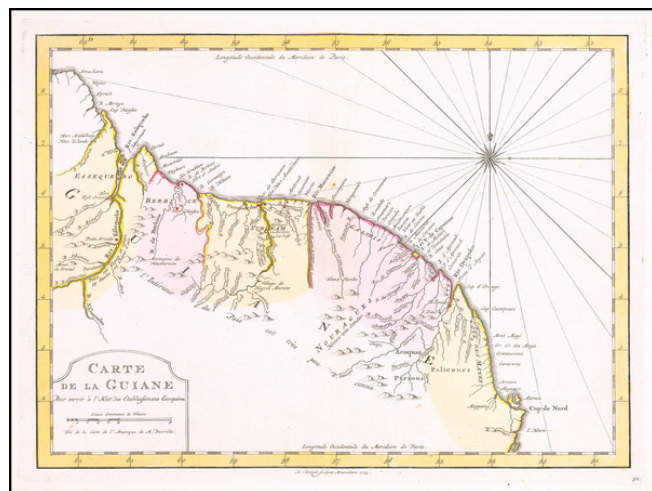

## Carte De La Guiane . . .

**Stock#:** 59791  
**Map Maker:** Krevelt  
**Date:** 1771  
**Place:** Amsterdam  
**Color:** Hand Colored  
**Condition:** VG+  
**Size:** 12 x 8.5 inches  
**Price:** \$49.00

### Description:

Detailed regional map, extending from Amacahra and Riv. Essequibo to Cap de Nord and R. Arawari, with a decorative compass rose.

Scarce Dutch map, based upon an earlier map by Nicholas Bellin.