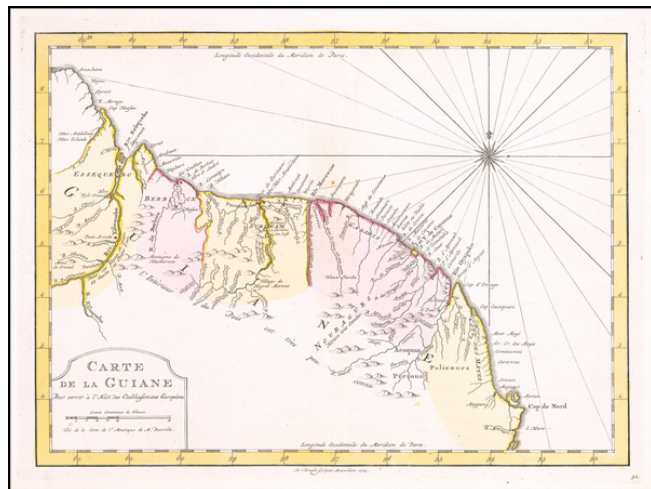

## Carte De La Guiane . . .

**Stock#:** 59791  
**Map Maker:** Krevelt  
**Date:** 1771  
**Place:** Amsterdam  
**Color:** Hand Colored  
**Condition:** VG+  
**Size:** 12 x 8.5 inches  
**Price:** \$49.00

### Description:

Detailed regional map, extending from Amacahra and Riv. Essequibo to Cap de Nord and R. Arawari, with a decorative compass rose.

Scarce Dutch map, based upon an earlier map by Nicholas Bellin.