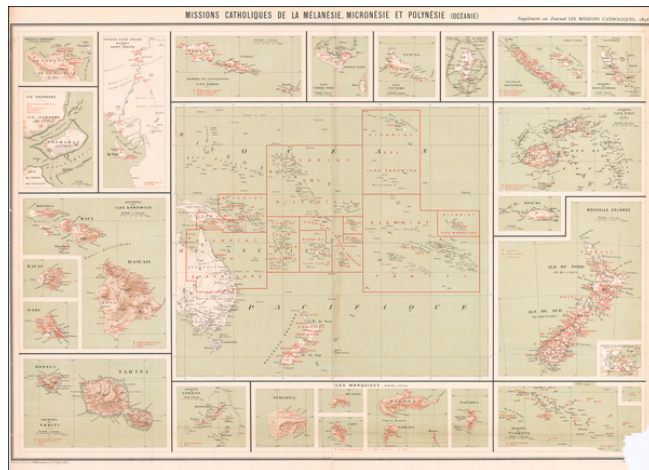

## Missions Catholiques De La Melanesie, Micronesie et Polynesie (Oceanie)

**Stock#:** 59784  
**Map Maker:** Journal Les Missions  
Catholiques  
**Date:** 1896  
**Place:** Paris  
**Color:** Color  
**Condition:** Fair  
**Size:** 37.5 x 26 inches  
**Price:** \$245.00

### Description:

Rare map showing the Catholic Missions on New Zealand, the Hawaiian Islands, Tahiti, Samoa, Tonga, New Caledonia, New Hebrides, Fijian Islands, the Marquesas, and a number of other islands, with a general map in the center, published as a Supplement to the *Journal Les Missions Catholiques* in Paris.

The map provides a marvelously detailed look at the islands in question, detailing the types of Missionary presences in each with a set of key symbols.