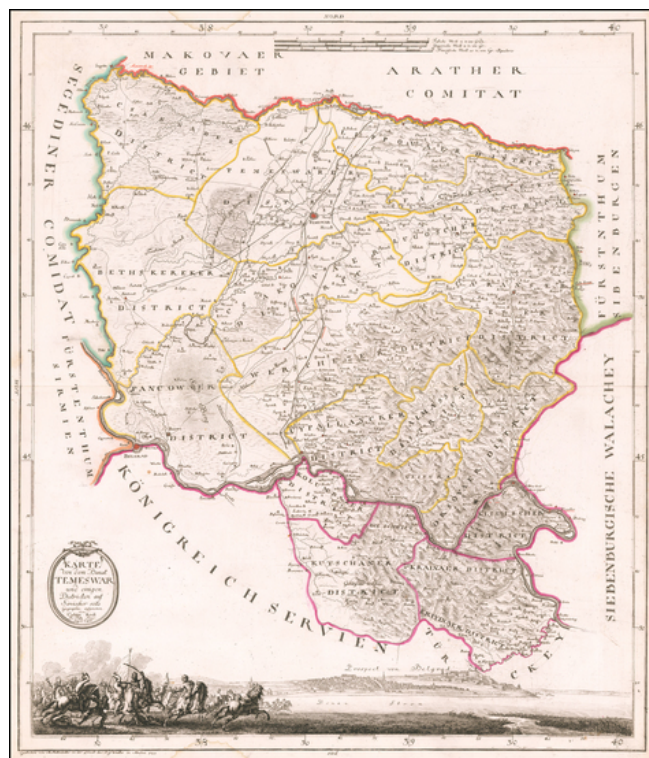

## Karte von dem Banat Temeswar und einigen Districten auf Servischer seit Geographu aufgenommen von Castulus Reidl. K. Paltz. Bayr. Ingen Capit.

**Stock#:** 59765  
**Map Maker:** Reidl  
**Date:** 1789  
**Place:** Munich  
**Color:** Uncolored  
**Condition:** VG+  
**Size:** 19.5 x 22.5 inches  
**Price:** \$975.00

#### *An Early Map of the Banat of Timisoara*

Rare separately published map of the Banat of Timișoara, published in Munich by Castulus Reidl,

The map is centered on Timișoara, and bounded by Zeged in the northwest, the Maros (Mures) River in the north, Belgrade in the west and the Danube River in the south, covering a large portion of western Romania and northeastern Serbia, and a small portion of southeastern Hungary.