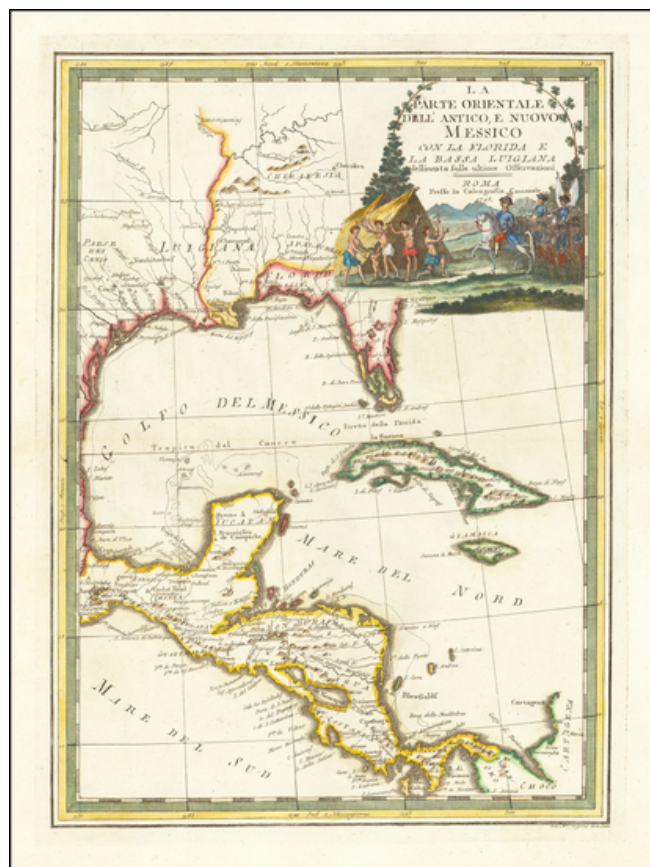

Barry Lawrence Ruderman Antique Maps Inc.

7407 La Jolla Boulevard
La Jolla, CA 92037

www.raremaps.com

(858) 551-8500
blr@raremaps.com

La Parte Orientale Dell'Antico, E Nuovo Messico Con Florida E La Bassa Luigiana . . . 1798

Stock#: 59764
Map Maker: Cassini
Date: 1798
Place: Rome
Color: Hand Colored
Condition: VG+
Size: 14 x 19 inches
Price: \$1,200.00

Description:

Striking full color example of Cassini's map of the Southeast Part of the US, Central America, Cuba and the Jamaica.

Florida is shown as an Archipelago. A number of place names appear in Texas. Interesting detail throughout. Marvelous cartouche shows the Spanish Conquistadors approaching a village of Native Americans.

Cassini's Atlas is one of the last great decorative works and maps from this atlas are now rare on the market. A striking full color example, with wide clean margins.

Detailed Condition:

Drawer Ref: Florida