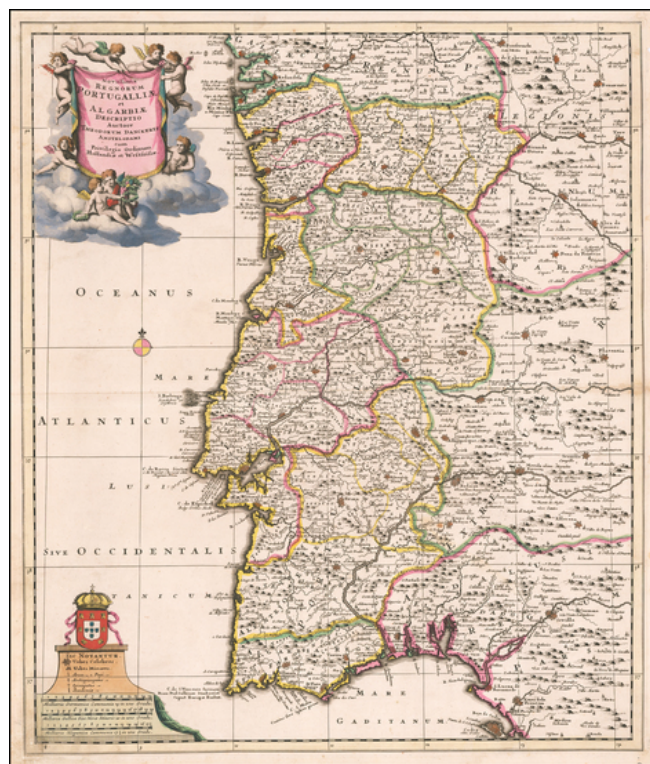

Barry Lawrence Ruderman Antique Maps Inc.

7407 La Jolla Boulevard
La Jolla, CA 92037

www.raremaps.com

(858) 551-8500
blr@raremaps.com

Novissima Regnorum Portugalliae et Algarbiae Descriptio Acutore Theodrom Danckerts....

Stock#: 59747
Map Maker: Danckerts
Date: 1690
Place: Amsterdam
Color: Hand Colored
Condition: VG+
Size: 19.5 x 23 inches
Price: \$ 395.00

Description:

A Rare Theodore Danckerts Map

Striking old color example of this rare map of Portugal by Danckerts.

Extends from Galicia in the North to Cadiz in the South, centered on Lisbon. Shows the various regions of Portugal and contiguous parts of Spain, as far east as Salamanca, Sevilla Alva. Decorative full color title cartouche and second cartouche with coat of arms.

Maps by Theodore Danckerts are very rare on the market.

Detailed Condition:

Old Color