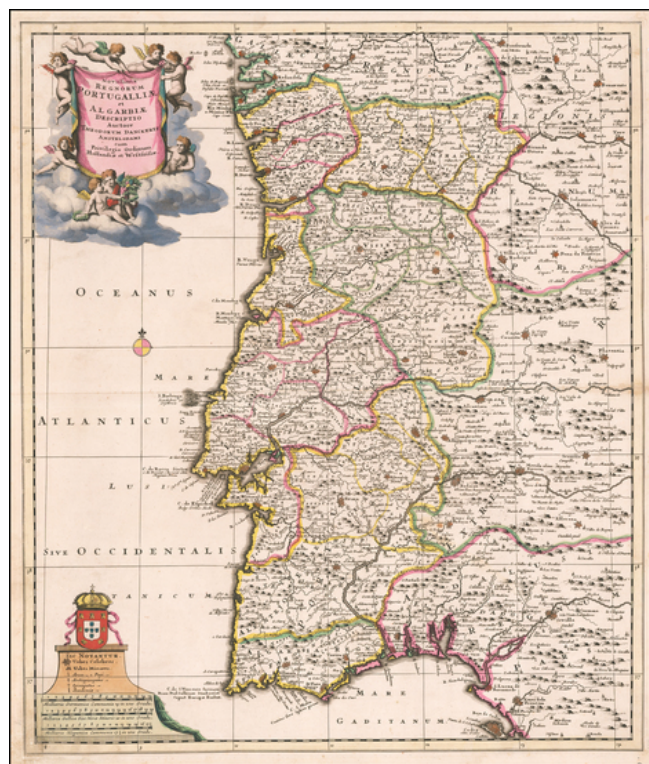

Barry Lawrence Ruderman Antique Maps Inc.

7407 La Jolla Boulevard
La Jolla, CA 92037

www.raremaps.com

(858) 551-8500
blr@raremaps.com

Novissima Regnorum Portugalliae et Algarbiae Descriptio Acutore Theodrom Danckerts....

Stock#: 59747
Map Maker: Danckerts
Date: 1690
Place: Amsterdam
Color: Color
Condition: VG+
Size: 23 x 19.5 inches
Price: \$475.00

Description:

A Rare Theodore Danckerts Map

Striking old color example of this rare map of Portugal by Danckerts.

Extends from Galecia in the North to Cadiz in the South, centered on Lisbon. Shows the various regions of Portugal and contiguous parts of Spain, as far east as Salamanca, Sevilla Alva. Decorative full color title cartouche and second cartouche with coat of arms.

Maps by Theodore Danckerts are very rare on the market.

Detailed Condition:

Old Color