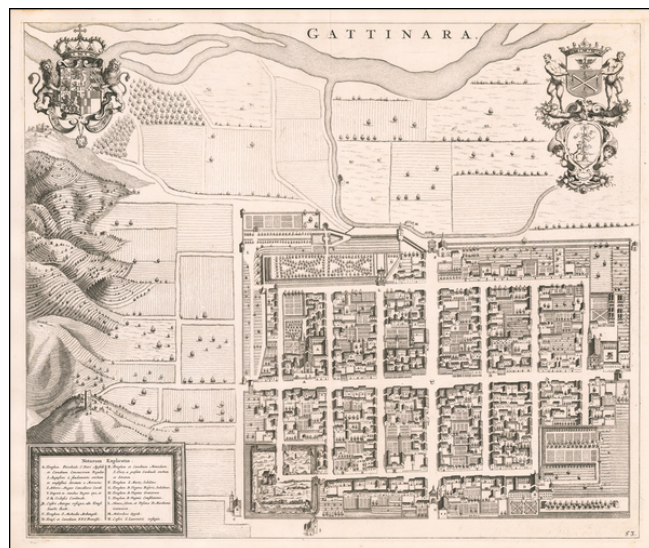

## Gattinara

**Stock#:** 59745  
**Map Maker:** Blaeu  
**Date:** 1688  
**Place:** Amsterdam  
**Color:** Uncolored  
**Condition:** VG+  
**Size:** 24 x 18.5 inches  
**Price:** \$ 325.00

### Description:

Fine early plan of Gattinara, in the Piedmont region of Northern Italy.

The view appeared in Joannes Blaeu's *Theatrum Statuum Regiae Celsitudinis Sabaudiae Ducis, Pedemontii Principis, Cypri Regis*, published in Amsterdam, in 1668.