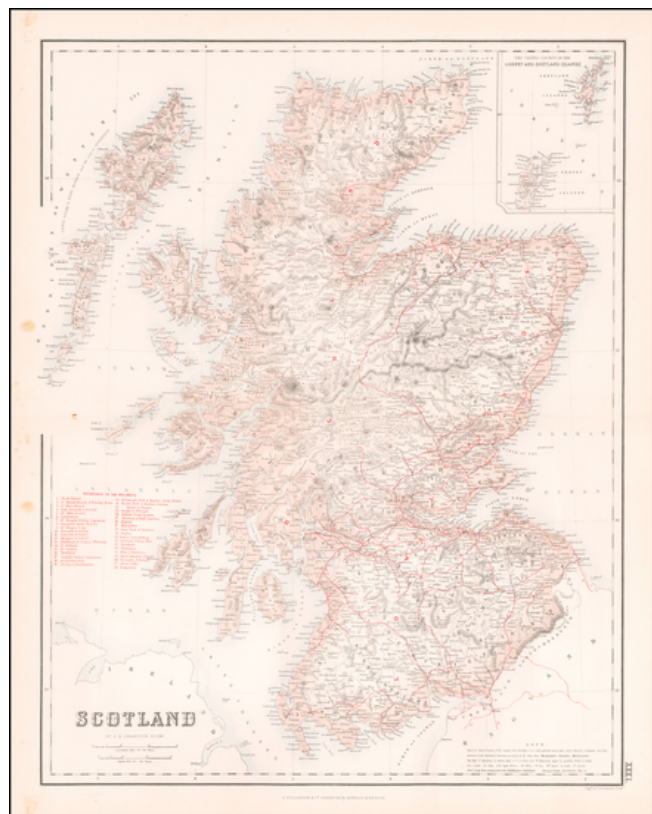

**Barry Lawrence Ruderman  
Antique Maps Inc.**

7407 La Jolla Boulevard  
La Jolla, CA 92037

[www.raremaps.com](http://www.raremaps.com)

(858) 551-8500  
[blr@raremaps.com](mailto:blr@raremaps.com)

---

**Ports and Harbours of The West of Scotland (etc.) Glasgow, Clyde, Edinburgh, etc.**

**Stock#:** 59729  
**Map Maker:** Fullarton & Co.  
**Date:** 1855 circa  
**Place:** Edinburgh  
**Color:** Color  
**Condition:** VG+  
**Size:** 11 x 18 inches  
**Price:** SOLD

**Description:**

Interesting pair of map sheets, with the ports of Scotland, etc.