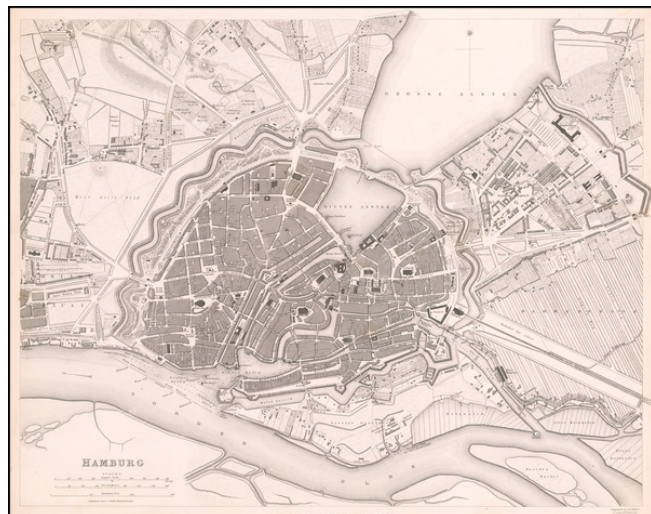

## Hamburg

**Stock#:** 59719  
**Map Maker:** SDUK  
  
**Date:** 1841  
**Place:** London  
**Color:** Uncolored  
**Condition:** VG+  
**Size:** 15.5 x 12 inches  
  
**Price:** \$ 75.00

### Description:

Detailed plan of Hamburg, including its many canals, streets, buildings, and other places. Marvelous detail.

One of the best 19th Century English town plans to appear in a commercial atlas.