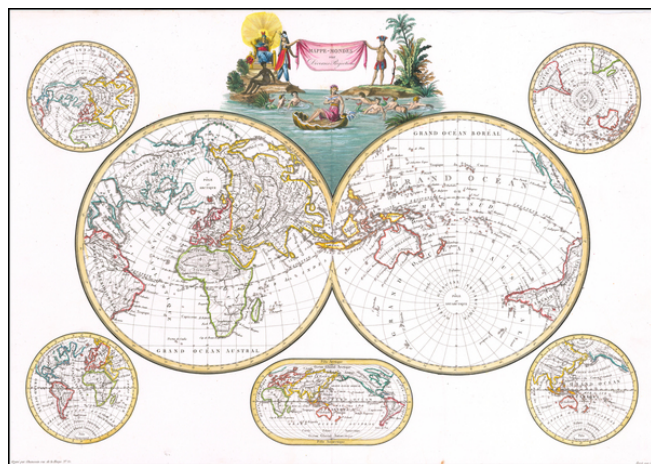

## Mappe-Mondes sur Diverses Projections

**Stock#:** 59708  
**Map Maker:** Malte-Brun  
**Date:** 1812  
**Place:** Paris  
**Color:** Hand Colored  
**Condition:** VG+  
**Size:** 18 x 13 inches  
**Price:** \$ 375.00

### Description:

Decorative double hemisphere map of the World, published in Paris by Conrad Malte-Brun.

The map includes a double hemisphere world map, with an additional smaller world maps centered on Australia and 4 other hemispheric projections.

Malte-Brun's *Atlas Complet...* was one of the most well researched and up to date atlases of its era, incorporating new discoveries in Australia, America and Africa.