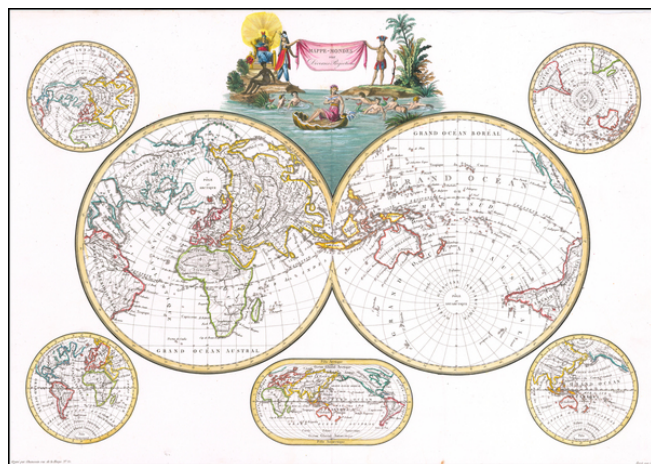

Barry Lawrence Ruderman Antique Maps Inc.

7407 La Jolla Boulevard
La Jolla, CA 92037

www.raremaps.com

(858) 551-8500
blr@raremaps.com

Mappe-Mondes sur Diverses Projections

Stock#: 59708
Map Maker: Malte-Brun
Date: 1812
Place: Paris
Color: Hand Colored
Condition: VG+
Size: 18 x 13 inches
Price: \$ 375.00

Description:

Decorative double hemisphere map of the World, published in Paris by Conrad Malte-Brun.

The map includes a double hemisphere world map, with an additional smaller world maps centered on Australia and 4 other hemispheric projections.

Malte-Brun's *Atlas Complet...* was one of the most well researched and up to date atlases of its era, incorporating new discoveries in Australia, America and Africa.

Detailed Condition: