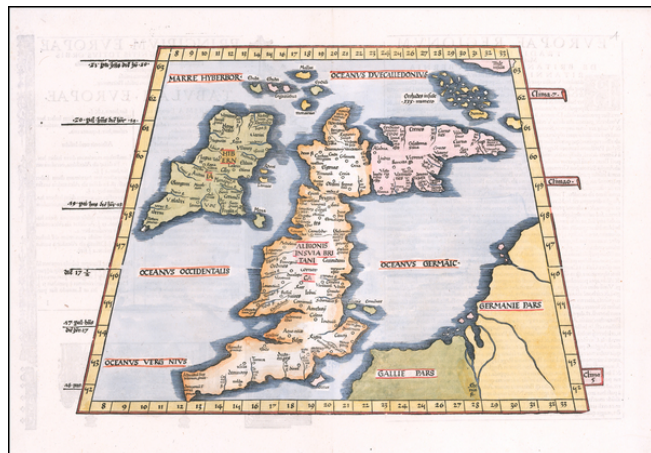

Barry Lawrence Ruderman Antique Maps Inc.

7407 La Jolla Boulevard
La Jolla, CA 92037

www.raremaps.com

(858) 551-8500
blr@raremaps.com

(British Isles) (Tabula. I. Europae)

Stock#: 59704op
Map Maker: Fries
Date: 1535
Place: Strasbourg
Color: Hand Colored
Condition: Good
Size: 17 x 11.5 inches
Price: \$1,800.00

Description:

Nice example of the 1535 edition of Lorenz Fries Ptolemaic map of the British Isles.

The map is based upon Waldseemuller's Ptolemaic map of the British Isles, first published in 1513.

Detailed Condition: