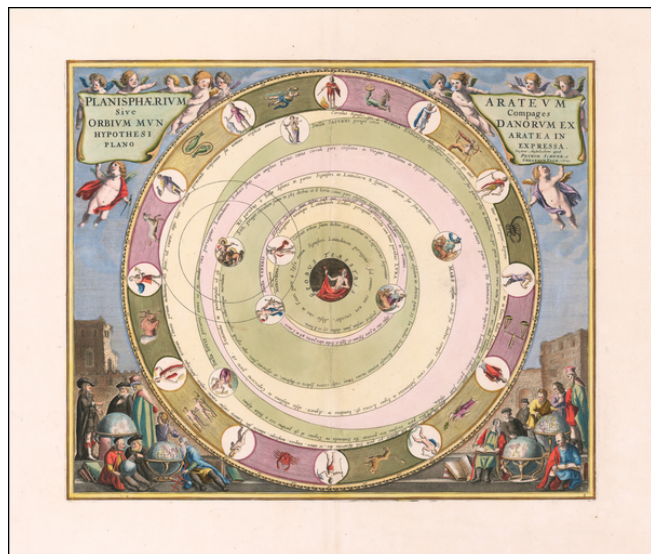

## Planisphaerium Arateum Sive Compages Orbium Mundanorum Ex Hypothesi Aratea In Plano Expressa

**Stock#:** 59680  
**Map Maker:** Cellarius  
**Date:** 1661 (1708)  
**Place:** Amsterdam  
**Color:** Hand Colored  
**Condition:** VG+  
**Size:** 20.5 x 17 inches  
**Price:** \$ 2,900.00

### Description:

Fine example of Cellarius's chart illustrating the Greek Astronomer Aratus' model of the universe, from Andreas Cellarius' *Harmonia Cosmographica* . . . .

This decorative celestial chart is based on the theories of the 3rd century Greek astronomer, Aratus, in which the Earth is at the center of the celestial universe with the Sun and Moon orbiting around it. The orbits of the planets are shown with the twelve signs of the zodiac and their human representations depicted around the edge of the sphere, with additional illustrations of principal Greek gods and goddesses. Aratus's most famous work was his hexameter poem *Phaenomena*. The first part of the poem is a verse setting of a lost work of the same name by Eudoxus of Cnidus. It describes the constellations and other celestial phenomena. The second half is called the *Diosemeia*, and is chiefly about weather lore. Although Aratus was somewhat ignorant of Greek astronomy, his poem was very popular in the Greek and Roman world.

Cellarius' charts are the most sought after of celestial charts, blending the striking imagery of the golden

**Barry Lawrence Ruderman  
Antique Maps Inc.**

7407 La Jolla Boulevard  
La Jolla, CA 92037

[www.raremaps.com](http://www.raremaps.com)