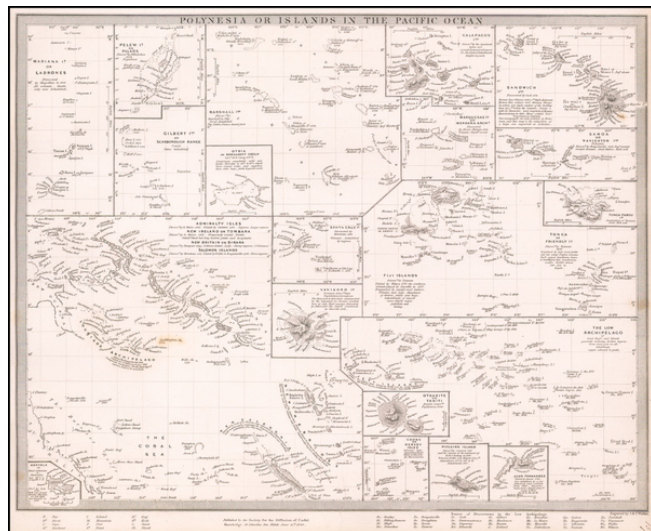

Barry Lawrence Ruderman Antique Maps Inc.

7407 La Jolla Boulevard
La Jolla, CA 92037

www.raremaps.com

(858) 551-8500
blr@raremaps.com

Polynesia, or Islands In the Pacific Ocean

Stock#: 59664
Map Maker: SDUK
Date: 1860 circa
Place: London
Color: Uncolored
Condition: VG+
Size: 15.5 x 12 inches
Price: SOLD

Description:

Highly detailed map of the Polynesian Islands.

The Society for the Diffusion of Useful Knowledge was active from the 1830s through the 1860s and published some of the best regional maps of the era.