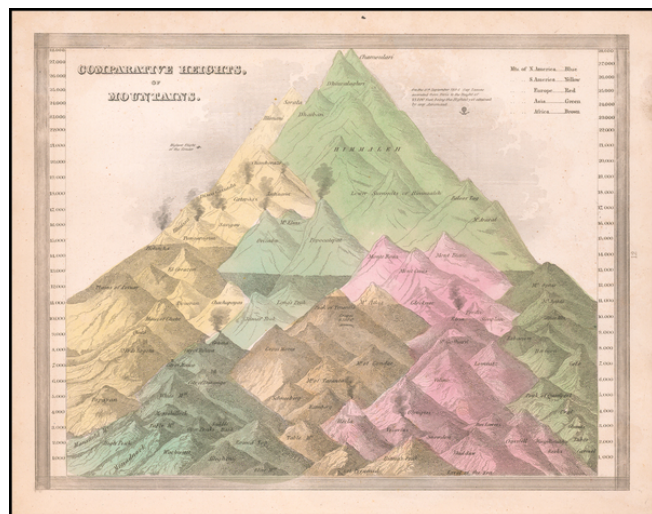

## Comparative Heights of Mountains

**Stock#:** 59659  
**Map Maker:** Bradford  
**Date:** 1835  
**Place:** Boston  
**Color:** Hand Colored  
**Condition:** VG  
**Size:** 10 x 8 inches  
**Price:** SOLD

### Description:

Full original color example of one of the earliest obtainable comparative mountain charts published in the United States.

Chamoulari and Dhawalghiri are the tallest listed mountains.

The mountains are color coded to show North America in Blue, South America in Yellow, Europe in Red, Asia in Green and African Brown.