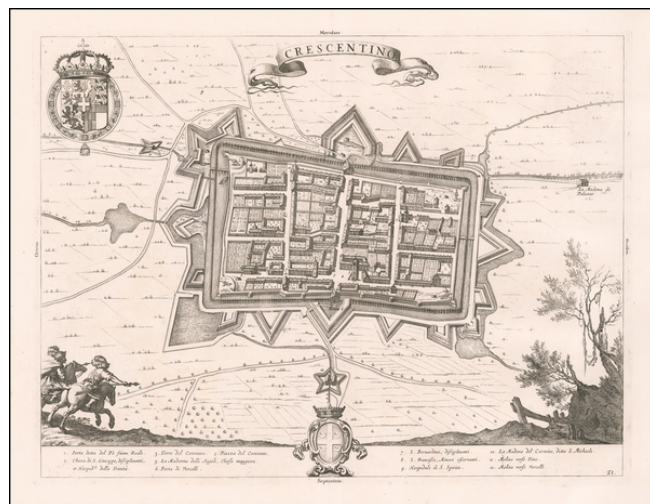

Barry Lawrence Ruderman Antique Maps Inc.

7407 La Jolla Boulevard
La Jolla, CA 92037

www.raremaps.com

(858) 551-8500
blr@raremaps.com

Crescentino

Stock#: 59645
Map Maker: Blaeu
Date: 1688
Place: Amsterdam
Color: Uncolored
Condition: VG+
Size: 24 x 18.5 inches
Price: \$ 295.00

Description:

Fine early plan of Crescentino, in the Piedmont region of Northern Italy.

The view appeared in Joannes Blaeu's *Theatrum Statuum Regiae Celsitudinis Sabaudiae Ducis, Pedemontii Principis, Cypri Regis*, published in Amsterdam, in 1668.