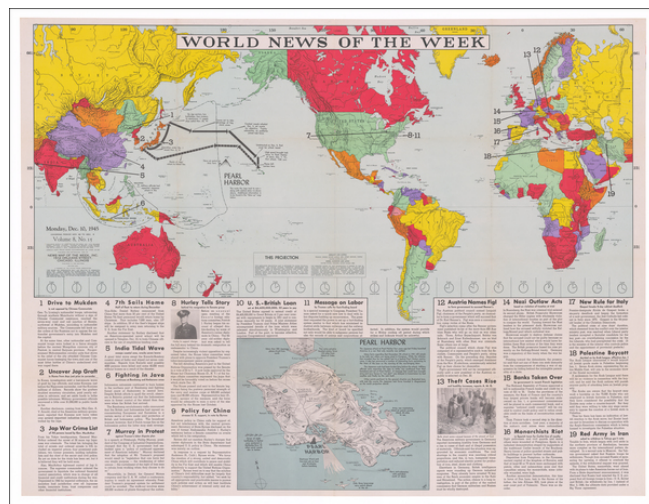

Stock#: 59643
Map Maker: News Map of the Week Inc.
Date: 1945
Place: Chicago
Color: Color
Condition: VG+
Size: 47 x 33 inches
Price: \$475.00

Description:

Detailed map of the world, with a large inset map of Oahu, illustrating the Japanese attack on Pearl Harbor.

The map was issued on the fourth anniversary of Pearl Harbor, with a discussion of the details of the attack and ancillary facts related thereto.

The map includes 19 "news" vignettes, including an Arab League Boycott of "all Jewish Goods Made in Palestine" in protest of the Zionist Movement, the "Red Army in Iran, French Nationalization of its Banking System and other topical interesting short stories.