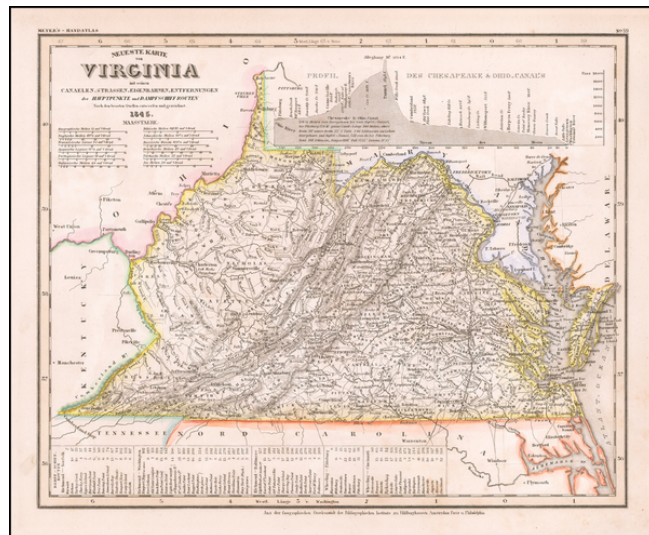

Barry Lawrence Ruderman Antique Maps Inc.

7407 La Jolla Boulevard
La Jolla, CA 92037

www.raremaps.com

(858) 551-8500
blr@raremaps.com

Neueste Karte von Virginia . . . 1845

Stock#: 59622
Map Maker: Meyer
Date: 1845
Place: Hildburghausen
Color: Outline Color
Condition: VG
Size: 14.5 x 12 inches
Price: \$125.00

Description:

Elegantly engraved & detailed map of Virginia, taken based upon Tanner's work in the early 1840s.

Shows counties, towns, roads, railroads, mountain ranges, etc.

Detailed Condition:

some foxing