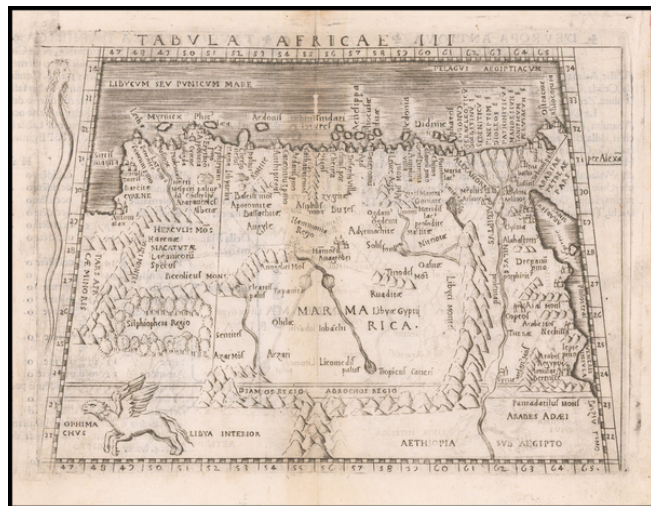

Barry Lawrence Ruderman Antique Maps Inc.

7407 La Jolla Boulevard
La Jolla, CA 92037

www.raremaps.com

(858) 551-8500
blr@raremaps.com

Tabula Africae III

Stock#: 59603
Map Maker: Gastaldi
Date: 1548
Place: Venice
Color: Uncolored
Condition: Good
Size: 6.5 x 5 inches
Price: \$ 245.00

Description:

Nice example of Gastaldi's map of the northeastern portion of Africa, based on Ptolemy.

The map extends east to Egypt and the Red Sea and south to Libya Interior. Snake with a human head and Ophimachus (winged creature) are shown. appear on the map.

Giacomo Gastaldi is considered as the foremost Italian cartographer of the 16th century along with Paolo Forlani. From Piedmont, Gastaldi established his reputation in Venice and was cosmographer to the Republic of Venice. Gastaldi enjoyed a productive relationship with Giovanni Ramusio, Secretary of the Venice Senate, who used Gastaldi's maps for his *Navigazioni et Viaggi*. This map is from Gastaldi's edition of Ptolemy, Ptolemeo. *La Geografia...*, begun as early as 1542 and published in Venice in 1548.

Detailed Condition:

Minor centerfold tone and very small section of loss at the centerfold, above "Tindari".