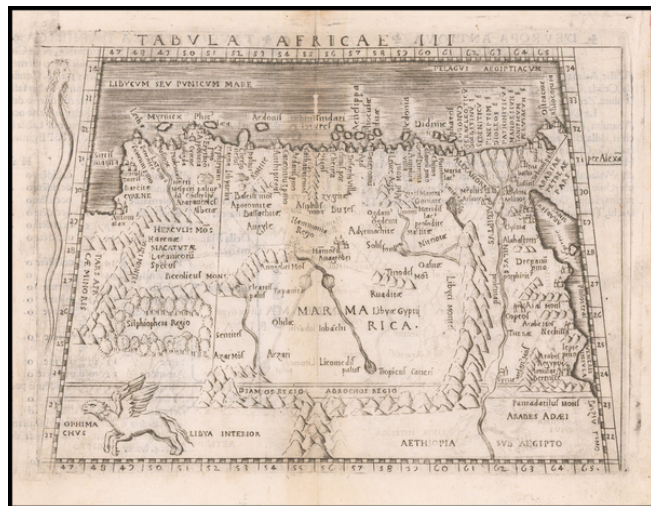

Barry Lawrence Ruderman Antique Maps Inc.

7407 La Jolla Boulevard
La Jolla, CA 92037

www.raremaps.com

(858) 551-8500
blr@raremaps.com

Tabula Africae III

Stock#: 59603
Map Maker: Gastaldi
Date: 1548
Place: Venice
Color: Uncolored
Condition: Good
Size: 6.5 x 5 inches
Price: \$245.00

Description:

Nice example of Gastaldi's map of the northeastern portion of Africa, based on Ptolemy.

The map extends east to Egypt and the Red Sea and south to Libya Interior. Snake with a human head and Ophimachus (winged creature) are shown. appear on the map.

Giacomo Gastaldi is considered as the foremost Italian cartographer of the 16th century along with Paolo Forlani. From Piedmont, Gastaldi established his reputation in Venice and was cosmographer to the Republic of Venice. Gastaldi enjoyed a productive relationship with Giovanni Ramusio, Secretary of the Venice Senate, who used Gastaldi's maps for his *Navigazioni et Viaggi*. This map is from Gastaldi's edition of Ptolemy, Ptolemeo. *La Geografia...*, begun as early as 1542 and published in Venice in 1548.

Detailed Condition:

Minor centerfold tone and very small section of loss at the centerfold, above "Tindari".