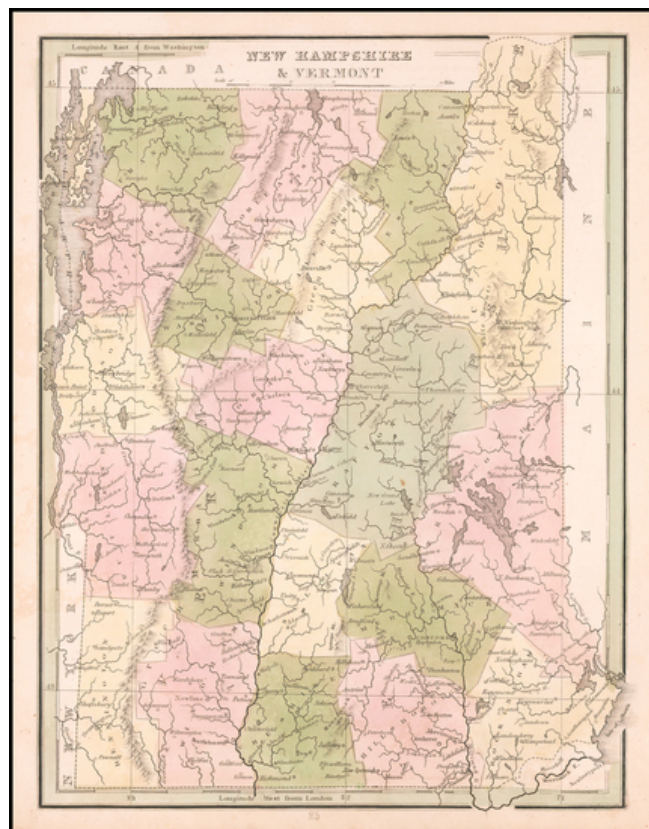

Barry Lawrence Ruderman Antique Maps Inc.

7407 La Jolla Boulevard
La Jolla, CA 92037

www.raremaps.com

(858) 551-8500
blr@raremaps.com

New Hampshire & Vermont

Stock#: 59585
Map Maker: Bradford
Date: 1835
Place: Boston
Color: Outline Color
Condition: VG
Size: 8 x 10 inches
Price: \$65.00

Description:

Scarce full original color map of New Hampshire & Vermont, from an early edition of Bradford's *Comprehensive Atlas*.

The map is colored by counties and shows towns, rivers, lakes, and other important places. Bradford's *Comprehensive Atlas* launched him as one of the prominent cartographic publishers of the period. This and his larger atlases, published first in 1838, were one of the most popular of the period.