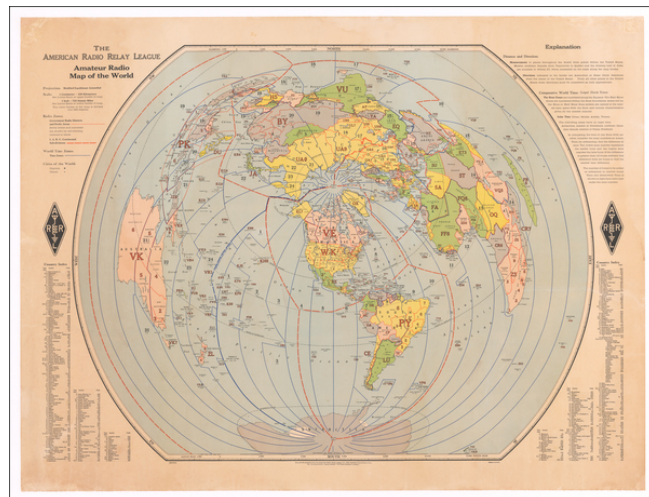

## The American Radio Relay League Amateur Radio Map of the World

**Stock#:** 59571  
**Map Maker:** Rand McNally & Company  
**Date:** 1960  
**Place:** West Hartford, CT  
**Color:** Color  
**Condition:** VG  
**Size:** 36.3 x 28 inches  
**Price:** \$ 475.00

### Description:

Finely executed map of the world, centered on the polar areas on a modified equidistant Azimuthal projection.

Shows capital cities and major cities of the world, government radio districts and prefix areas, I.A.R.U. continental sub-divisions, I.T.U. regions and world time zones. Includes Country index and explanation.

The 1920s saw tremendous technical growth in radio. Pushed both by wartime demands and by the growing commercialization of radio, equipment rapidly improved. In 1923 a two-way contact between Connecticut and France bridged the Atlantic Ocean for the first time.