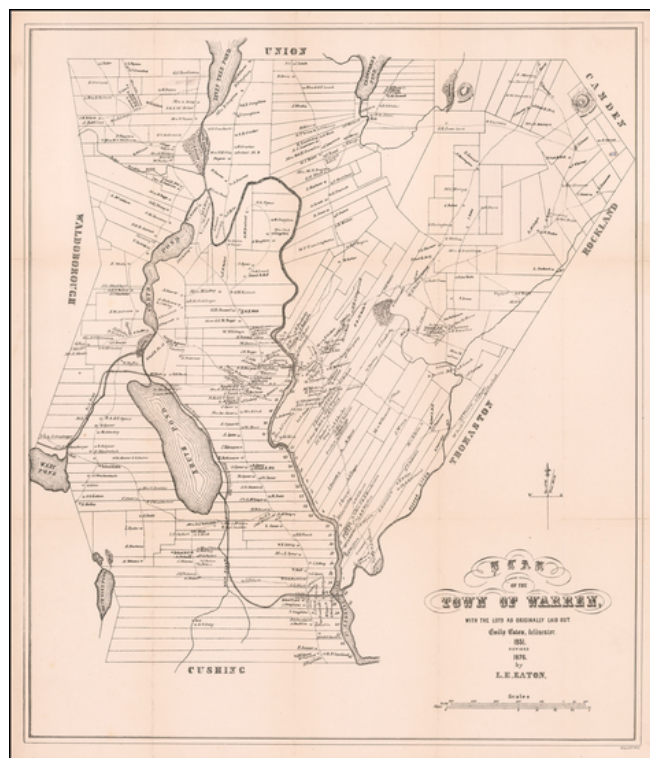

## Plan of the Town of Warren with the Lots as Originally Laid Out. Emily Eaton, Delineator. 1851, Revised 1876, by L. E. Eaton.

**Stock#:** 59555  
**Map Maker:** Eaton  
**Date:** 1876  
**Place:** n.p.  
**Color:** Uncolored  
**Condition:** VG+  
**Size:** 17 x 19.5 inches  
**Price:** \$75.00

### Description:

Revised edition of Emily Eaton's plan of Warren, Maine originally published in 1851 by B.W. Thayer & Co. in Boston.

Emily Eaton was almost certainly one of the first women in America to create a town plan. This revised edition by L.E. Eaton does not include printer's information.

Emily Eaton and her husband Cyrus Eaton were early historians, having written *Annals of the Town of Warren, In Knox County, Maine . . . in 1877*.