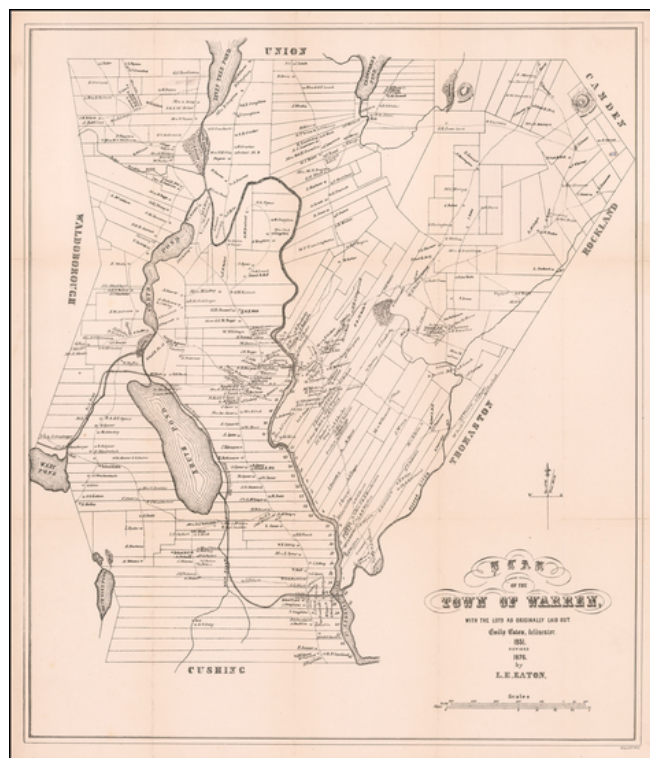

**Barry Lawrence Ruderman  
Antique Maps Inc.**

7407 La Jolla Boulevard  
La Jolla, CA 92037

www.raremaps.com

(858) 551-8500  
blr@raremaps.com

**Plan of the Town of Warren with the Lots as Originally Laid Out. Emily Eaton,  
Delineator. 1851, Revised 1876, by L. E. Eaton.**

**Stock#:** 59555  
**Map Maker:** Eaton  
**Date:** 1876  
**Place:** n.p.  
**Color:** Uncolored  
**Condition:** VG+  
**Size:** 17 x 19.5 inches  
**Price:** \$75.00

**Description:**

Revised edition of Emily Eaton's plan of Warren, Maine originally published in 1851 by B.W. Thayer & Co. in Boston.

Emily Eaton was almost certainly one of the first women in America to create a town plan. This revised edition by L.E. Eaton does not include printer's information.

Emily Eaton and her husband Cyrus Eaton were early historians, having written *Annals of the Town of Warren, In Knox County, Maine . . . in 1877*.