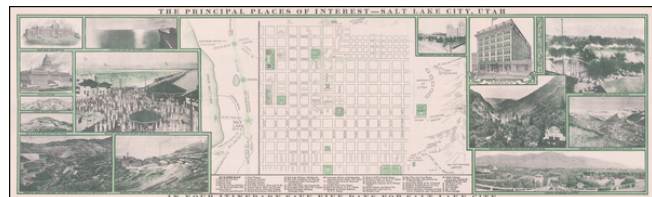

Date: 1890 circa

Place: Salt Lake City

Color: Color

Condition: VG+

Size: 27 x 8 inches

Price: \$475.00

Description:

Decorative promotional map of Salt Lake City, published by the Wilson Hotel.

The map includes an extensive promotional tract on the verso and a number of early photographs on either side of the map.

Detailed Condition: