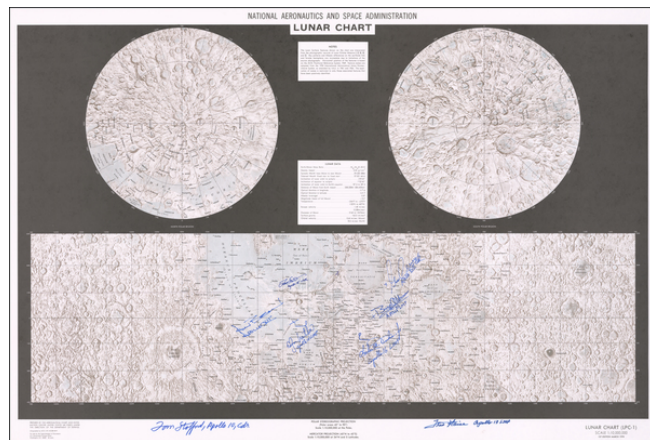

## National Aeronautics And Space Administration Lunar Chart (Signed by Buzz Aldren, Alan Bean, Tom Stafford, Fred Haise, Edgar Mitchell, David Scott, Charles M. Duke Jr., Gene Cernan)

**Stock#:** 59533bm  
**Map Maker:** NASA  
**Date:** 1970  
**Place:** Washington, D.C.  
**Color:** Uncolored  
**Condition:** VG+  
**Size:** 37 x 24 inches  
**Price:** \$24,000.00

#### ***Signed By Eight Apollo Astronauts***

Double hemisphere map of the moon and chart showing landing/lunar surface exploration sites, published by NASA in 1970.

Color lithographed moon map with two stereographic projections of the North and South poles. The full lunar equatorial area is shown in Mercator projection between 45 degrees North and South latitude

LPC-1 is a combination of three 1:5M LMP-series charts (Lunar Earth Side, Far Side, Polar Charts).

The map is signed by : "*Tom Stafford, Apollo 10, Cdr*"; and "*Fred Haise, Apollo 13 LMP.*" Lunar landing crew members have marked their landing sites with an "X" or circle. SIGNED AND INSCRIBED: "*Buzz Aldrin, Apollo XI LMP*"; "*Alan Bean, Apollo XII*"; "*Edgar Mitchell, Apollo 14 LMP*"; "*Dave Scott, Apollo 15 CDR*"; "*Charles M. Duke, Jr., Apollo 16 LMP*"; and "*Gene Cernan, Apollo XVII CDR.*"