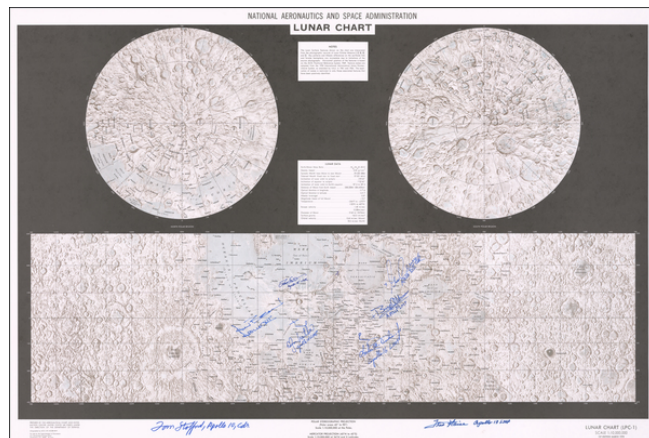

Stock#: 59533bm
Map Maker: NASA
Date: 1970
Place: Washington, D.C.
Color: Uncolored
Condition: VG+
Size: 37 x 24 inches
Price: \$ 22,500.00

Description:

Signed By Eight Apollo Astronauts

Double hemisphere map of the moon and chart showing landing/lunar surface exploration sites, published by NASA in 1970.

Color lithographed moon map with two stereographic projections of the North and South poles. The full lunar equatorial area is shown in Mercator projection between 45 degrees North and South latitude

LPC-1 is a combination of three 1:5M LMP-series charts (Lunar Earth Side, Far Side, Polar Charts).

The map is signed by : "*Tom Stafford, Apollo 10, Cdr*"; and "*Fred Haise, Apollo 13 LMP.*" Lunar landing crew members have marked their landing sites with an "X" or circle. SIGNED AND INSCRIBED: "*Buzz Aldrin, Apollo XI LMP*"; "*Alan Bean, Apollo XII*"; "*Edgar Mitchell, Apollo 14 LMP*"; "*Dave Scott, Apollo 15 CDR*"; "*Charles M. Duke, Jr., Apollo 16 LMP*"; and "*Gene Cernan, Apollo XVII CDR.*"