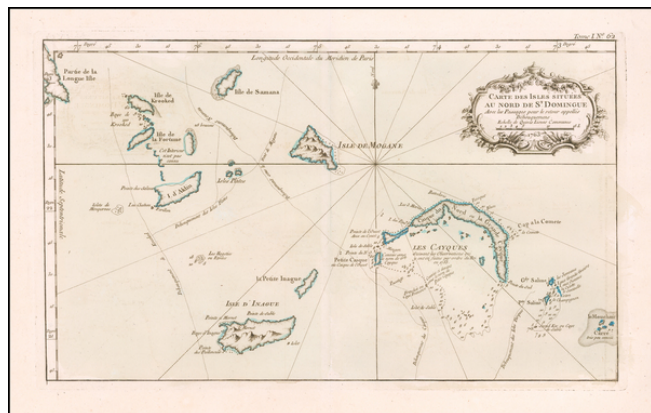

Barry Lawrence Ruderman Antique Maps Inc.

7407 La Jolla Boulevard
La Jolla, CA 92037

www.raremaps.com

(858) 551-8500
blr@raremaps.com

(Turks & Caicos) Carte des Isles Situees au Nord De St. Domingue Avec les Passages . .

Stock#: 59531
Map Maker: Bellin
Date: 1764
Place: Paris
Color: Hand Colored
Condition: VG+
Size: 15 x 9 inches
Price: \$225.00

Description:

Finely detailed map of the Turks & Caicos Islands and the southeastern islands of the Bahamas.

The map appeared in Bellin's monumental 5 volume *Petit Atlas Maritime*.

Detailed Condition: