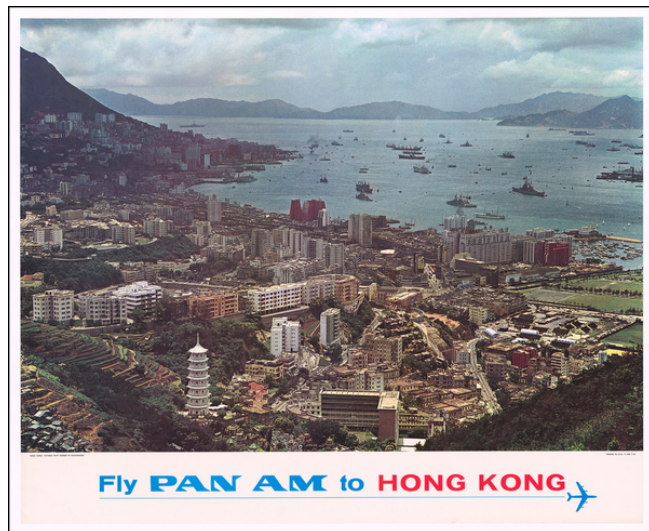

Barry Lawrence Ruderman Antique Maps Inc.

7407 La Jolla Boulevard
La Jolla, CA 92037

www.raremaps.com

(858) 551-8500
blr@raremaps.com

Fly Pan Am to Hong Kong

Stock#: 59511
Map Maker: Pan American World Airways
Date: 1965
Place: n.p.
Color: Color
Condition: VG+
Size: 44 x 35 inches
Price: \$1,200.00

Description:

Fine large birdseye view of Hong Kong, published as a promotional view of Pan American Airlines.

The map shows Victoria in the foreground, the with Hong Kong Harbor beyond.

Detailed Condition: