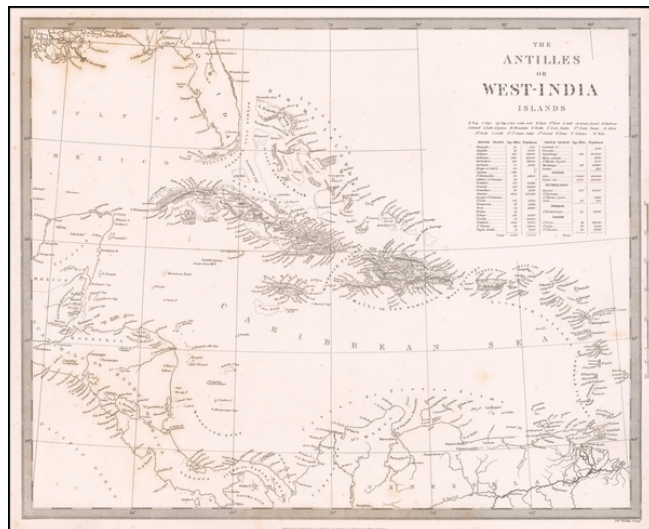

## The Antilles or West India Islands

**Stock#:** 59500  
**Map Maker:** SDUK  
**Date:** 1835  
**Place:** London  
**Color:** Uncolored  
**Condition:** VG  
**Size:** 15.5 x 12 inches  
**Price:** SOLD

### Description:

Detailed map of the whole of the West Indies, colored by territorial possession, with a table showing sizes and populations of the various islands.

The Society for the Diffusion of Useful Knowledge was active from the 1830s through the 1860s and published some of the best regional maps of the era.