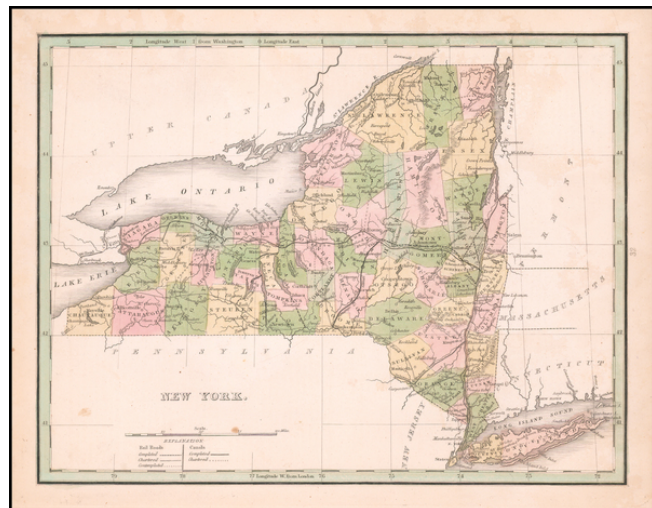

## New York

**Stock#:** 59493  
**Map Maker:** Bradford  
**Date:** 1835  
**Place:** Boston  
**Color:** Hand Colored  
**Condition:** VG+  
**Size:** 10 x 8 inches  
**Price:** \$75.00

### Description:

Rare full original color example map of New York from the first edition of Bradford's *Comprehensive Atlas*.

The map is colored by counties and shows towns, rivers, lakes, and other early points of interest. Bradford's *Comprehensive Atlas* launched him as one of the prominent cartographic publishers of the period. This and his larger atlases, published first in 1838, were one of the most popular of the period.