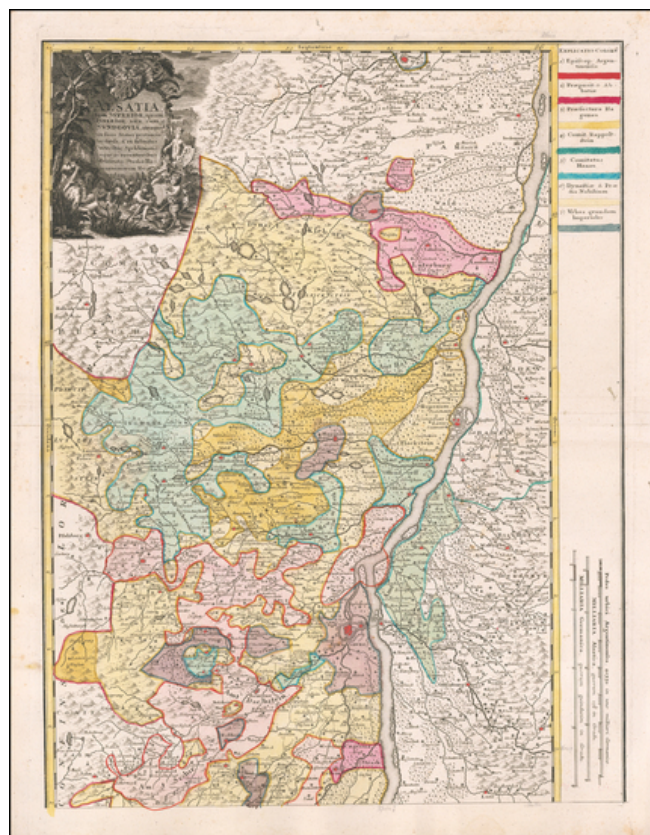

Barry Lawrence Ruderman Antique Maps Inc.

7407 La Jolla Boulevard
La Jolla, CA 92037

www.raremaps.com

(858) 551-8500
blr@raremaps.com

**Alsatia tam superior, quam inferior una cum Sundgovia, utraque in suos status
provincia les divisa etc. ex subsidüs veteribus speklinianis aequae ac recentioribus**

Stock#: 59490
Map Maker: Homann Heirs
Date: 1750
Place: Nuremberg
Color: Hand Colored
Condition: VG+
Size: 17 x 22 inches
Price: \$145.00

Description:

Highly detailed map of the Alsace region, tracking the course of the Rhein from the Strassbourg area to just east of Landau.

Large decorative cartouche.

Detailed Condition: