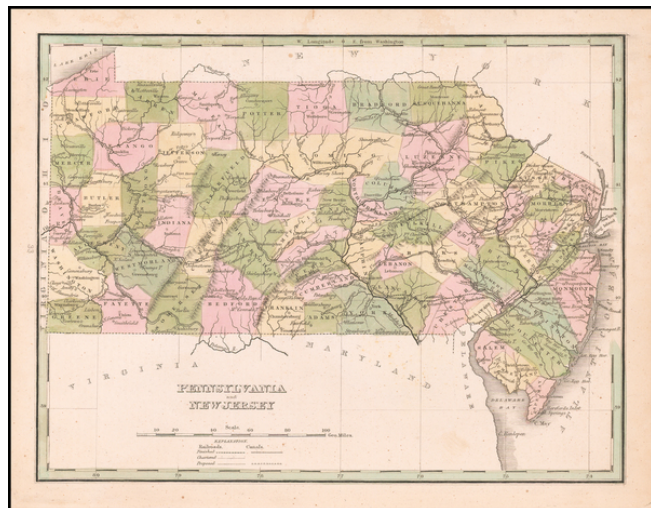

Barry Lawrence Ruderman Antique Maps Inc.

7407 La Jolla Boulevard
La Jolla, CA 92037

www.raremaps.com

(858) 551-8500
blr@raremaps.com

Pennsylvania and New Jersey

Stock#: 59477
Map Maker: Bradford
Date: 1835
Place: Boston
Color: Hand Colored
Condition: VG+
Size: 10 x 8 inches
Price: SOLD

Description:

Rare full original color map of Pennsylvania and New Jersey, from an early edition of Bradford's *Comprehensive Atlas*.

The map is colored by counties and shows towns, rivers, lakes, bays, harbors, islands and other important places. Bradford's *Comprehensive Atlas* launched him as one of the prominent cartographic publishers of the period. This and his larger atlases, published first in 1838, were one of the most popular of the period.