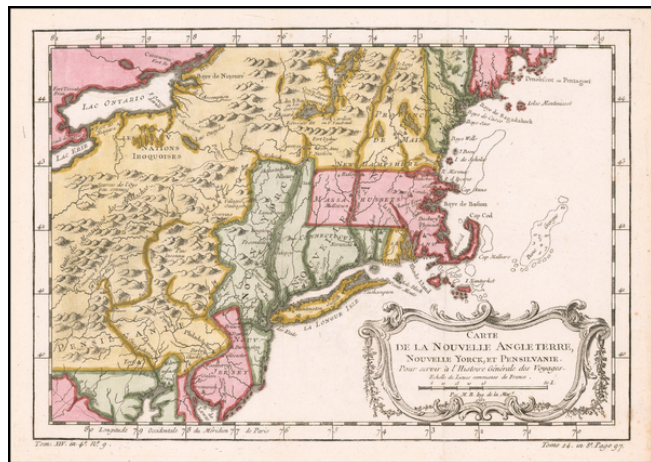

Barry Lawrence Ruderman Antique Maps Inc.

7407 La Jolla Boulevard
La Jolla, CA 92037

www.raremaps.com

(858) 551-8500
blr@raremaps.com

Carte De La Nouvelle Angleterre Nouvelle Yorck et Pensilvanie . . .

Stock#: 59456
Map Maker: Bellin
Date: 1757
Place: Paris
Color: Hand Colored
Condition: VG+
Size: 11.5 x 7.5 inches
Price: SOLD

Description:

Fine example of Bellin's map of New England and the Northeast Region.

An excellent early map of the region bounded by New England, Lake Ontario and the northern Chesapeake River, centered on New York and Connecticut from Bellin's *Histoire Generale des Voyages*.

Shows towns, roads, mountains, rivers, islands, capes, ports and other nice details. A nice French and Indian War map of the Northern British Colonies.

Detailed Condition: