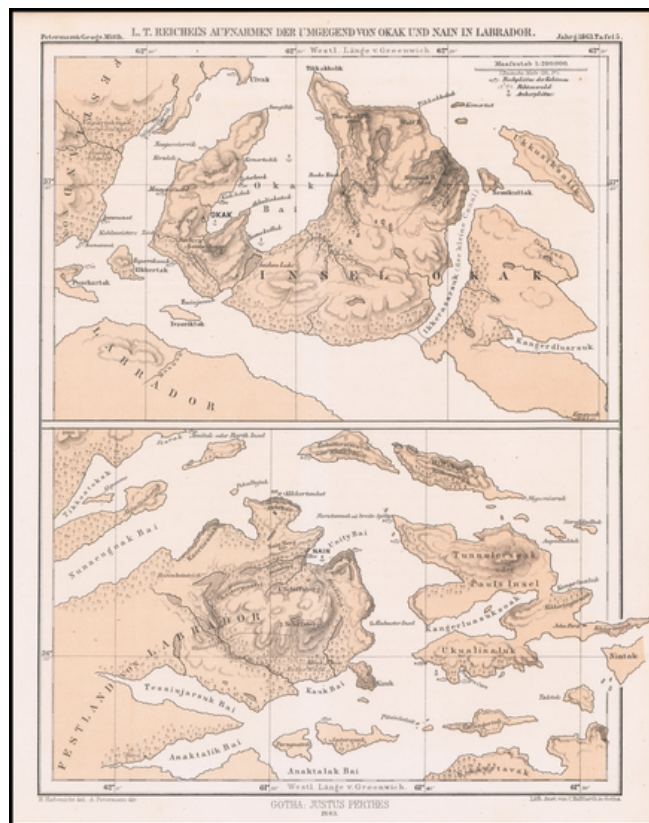

Barry Lawrence Ruderman Antique Maps Inc.

7407 La Jolla Boulevard
La Jolla, CA 92037

www.raremaps.com

(858) 551-8500
blr@raremaps.com

LT. Reichel's Aufnahmen Der Umgegend von Okak und Nain in Labrador

Stock#: 59413
Map Maker: Petermann
Date: 1863
Place: Gotha
Color: Color
Condition: VG+
Size: 7.5 x 10 inches
Price: \$ 65.00

Description:

Detailed map of a portion of Labrador, published by Augustus Peterman.

Includes Petermann's report on the region.

Detailed Condition: