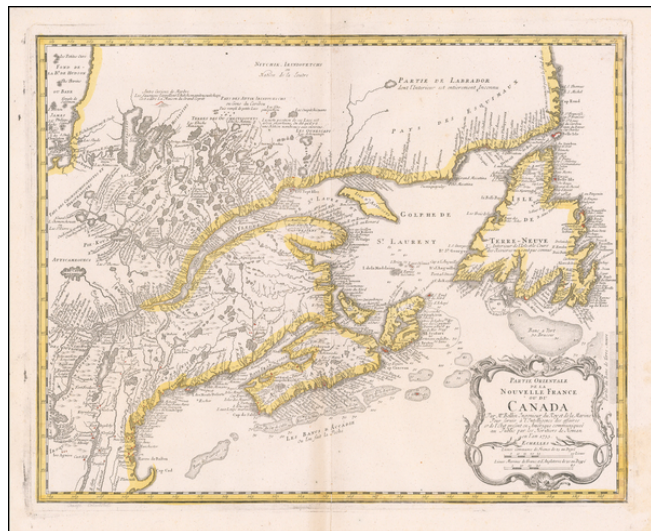

## Partie Orientale de la Nouvelle France Ou Du Canada . . . 1755

**Stock#:** 59377  
**Map Maker:** Homann Heirs  
**Date:** 1755  
**Place:** Nuremberg  
**Color:** Hand Colored  
**Condition:** VG+  
**Size:** 21.5 x 17 inches  
**Price:** \$ 750.00

### Description:

Nice example of the Homann Heirs edition of Bellin's map of New England and Eastern Canada.

The map extends from Lake Ontario, the St. Lawrence River and Cape Cod in the South to Hudson Bay, Cape Rond and Newfoundland in the Northeast.

A highly detailed and influential map, based upon primary sources.