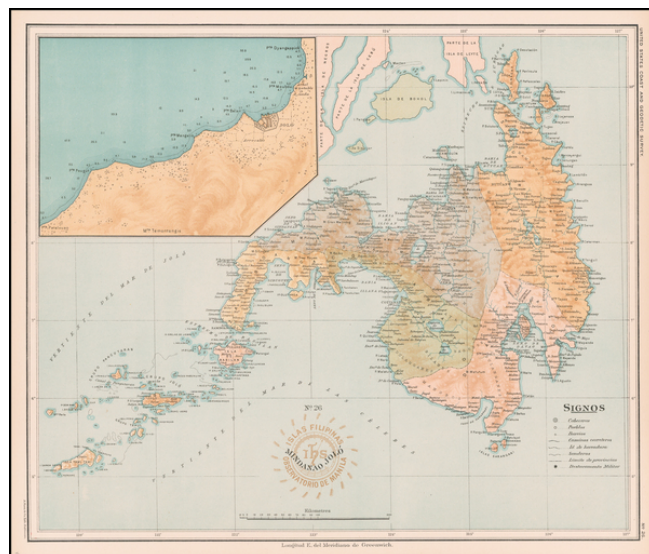

## Mindanao Jolo

**Stock#:** 59372  
**Map Maker:** Hoen & Co.  
**Date:** 1899  
**Place:** Baltimore  
**Color:** Color  
**Condition:** VG+  
**Size:** 12 x 14.5 inches  
**Price:** \$125.00

### Description:

Fine map of the Island of Mindanao, with a large image inset of the area around Jolo, published under the direction of Jose Algue and the United States Coast and Geodetic Survey in 1899.

The map appeared in *Atlas de Filipinas: Coleccion de 30 mapas trabajados por delineantes filipinos bajo la direccion del P. Jose Algue.*