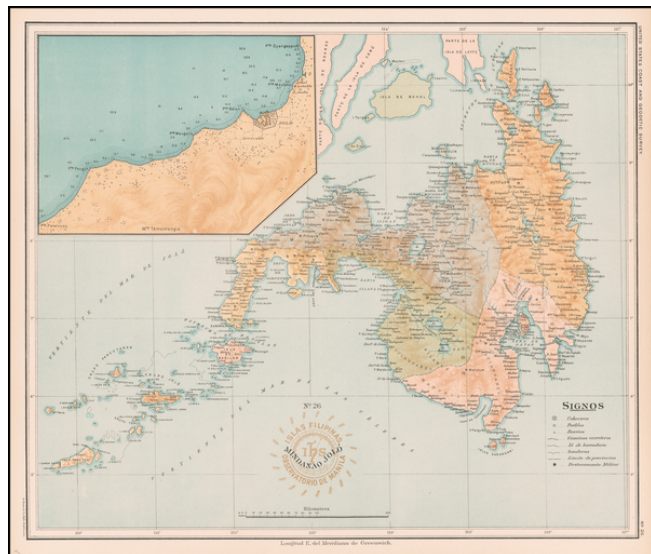

## Mindanao Jolo

**Stock#:** 59372  
**Map Maker:** Hoen & Co.  
**Date:** 1899  
**Place:** Baltimore  
**Color:** Color  
**Condition:** VG+  
**Size:** 12 x 14.5 inches  
**Price:** \$ 120.00

### Description:

Fine map of the Island of Mindanao, with a large image inset of the area around Jolo, published under the direction of Jose Algue and the United States Coast and Geodetic Survey in 1899.

The map appeared in *Atlas de Filipinas: Coleccion de 30 mapas trabajados por delineantes filipinos bajo la direccion del P. Jose Algue.*