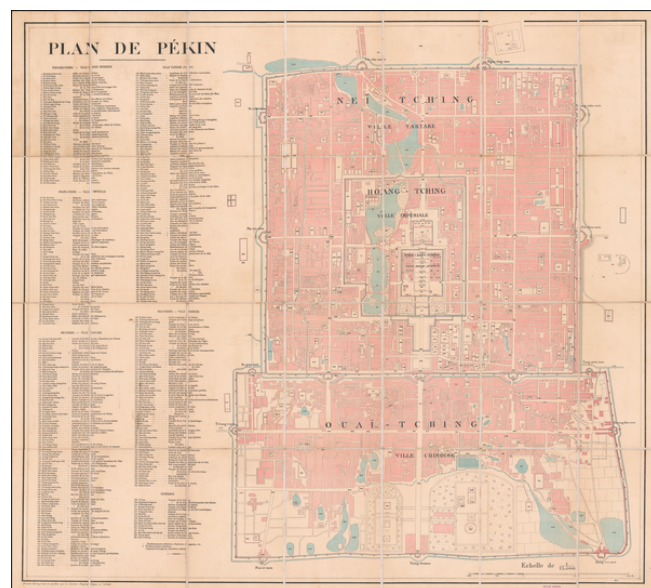

Description:

Large French Map of Beijing, Sold by A French Bookseller in Beijing.

Lithographed folding map of Beijing published by the French Service Geographique de l'Armee at the beginning of the 20th century.

The map includes a massive key with 384 points of interest in both transliterated Chinese and French. The key is spread among the following sections:

- Tesu-Kin-Tching - Ville Rouge Interdite [Red Forbidden City]
- Houang-Tching - Ville Imperiale [Imperial City]
- Nei-Tching - Ville Tartare [Tartar City]
- Ouai-Tching - Ville Chinoise [Chinese City]
- Exterieur [Exterior]

The map was probably published at the time of the Boxer Rebellion. It does not make specific mention of any Boxer Rebellion-related events, however, it does point out the locations of the foreign legations.

Detailed Condition:

Dissected in 28 sections and laid on original linen. Ink stamp in the lower right corner: "Sales Agent | The

**Barry Lawrence Ruderman
Antique Maps Inc.**

7407 La Jolla Boulevard
La Jolla, CA 92037