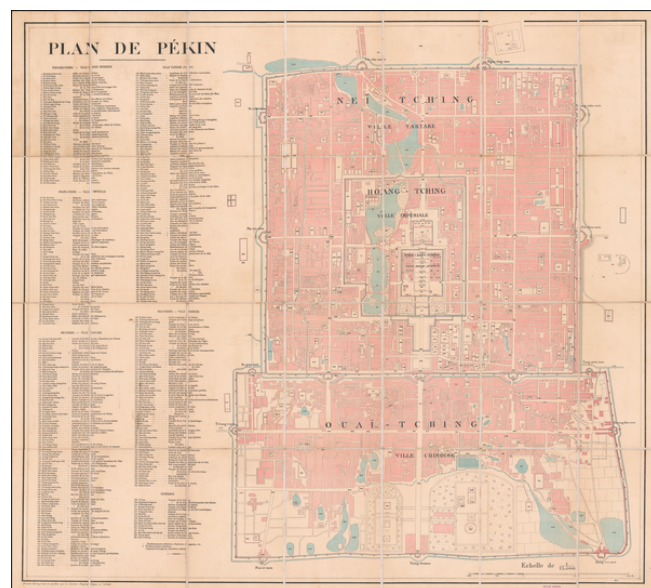

Barry Lawrence Ruderman Antique Maps Inc.

7407 La Jolla Boulevard
La Jolla, CA 92037

www.raremaps.com

(858) 551-8500
blr@raremaps.com

Plan de Pékin

Stock#: 59367
Map Maker: Service Geographique de l'Armee
Date: 1900 circa
Place: Paris
Color: Color
Condition: VG
Size: 31.5 x 28.3 inches
Price: \$ 2,800.00

Description:

Large French Map of Beijing, Sold by A French Bookseller in Beijing.

Lithographed folding map of Beijing published by the French Service Geographique de l'Armee at the beginning of the 20th century.

The map includes a massive key with 384 points of interest in both transliterated Chinese and French. The key is spread among the following sections:

- Tesu-Kin-Tching - Ville Rouge Interdite [Red Forbidden City]
- Houang-Tching - Ville Imperiale [Imperial City]
- Nei-Tching - Ville Tartare [Tartar City]
- Ouai-Tching - Ville Chinoise [Chinese City]
- Exterieur [Exterior]

The map was probably published at the time of the Boxer Rebellion. It does not make specific mention of any Boxer Rebellion-related events, however, it does point out the locations of the foreign legations.