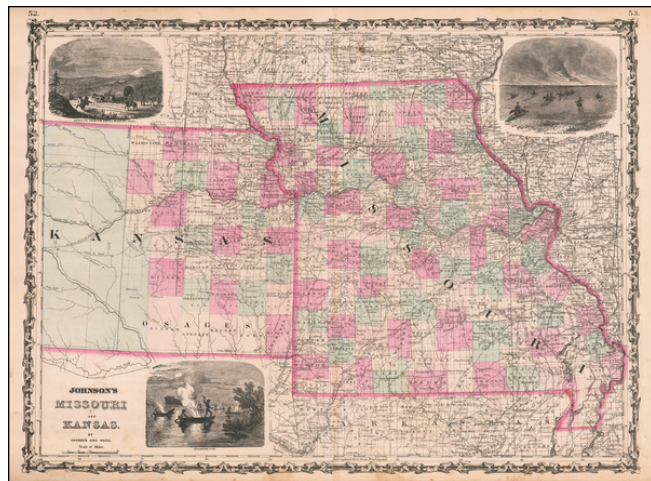

Barry Lawrence Ruderman Antique Maps Inc.

7407 La Jolla Boulevard
La Jolla, CA 92037

www.raremaps.com

(858) 551-8500
blr@raremaps.com

Johnson's Missouri and Kansas

Stock#: 59361
Map Maker: Ward & Johnson
Date: 1863
Place: New York
Color: Hand Colored
Condition: VG-
Size: 24 x 17 inches
Price: SOLD

Description:

Decorative map of Missouri and Kansas, hand colored by counties, published by Johnson & Ward.

Includes large decorative vignettes of a fire on the prairie with horse mounted Indians, the Santa Fe Trail and spear fishing Indians.

Shows towns, counties, townships, roads, railroads, rivers, forts, Indian Tribes, etc. One of the best maps of the period.

Detailed Condition: