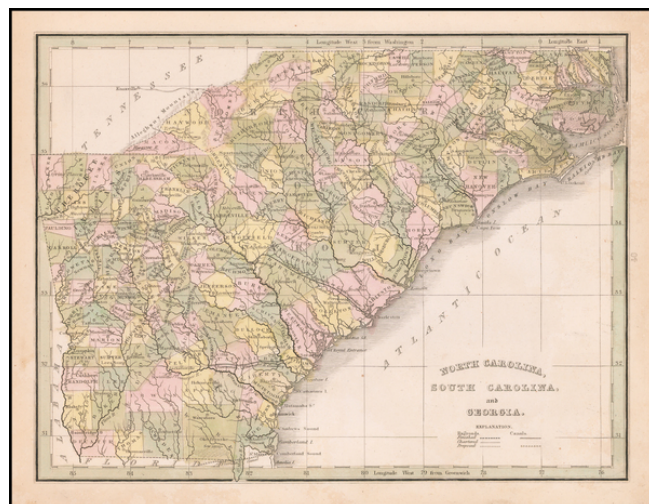

Barry Lawrence Ruderman Antique Maps Inc.

7407 La Jolla Boulevard
La Jolla, CA 92037

www.raremaps.com

(858) 551-8500
blr@raremaps.com

North Carolina, South Carolina and Georgia

Stock#: 59348
Map Maker: Bradford
Date: 1835
Place: Boston
Color: Hand Colored
Condition: VG+
Size: 10 x 8 inches
Price: SOLD

Description:

Scarce full original color map of Georgia and the Carolinas, from Bradford's *Comprehensive Atlas*.

Shows counties, towns, rivers, and other details. Bradford's *Comprehensive Atlas* was one of the most successful commercial atlases of the 1830s, at a time when HS Tanner and David Burr were his prime competitors.