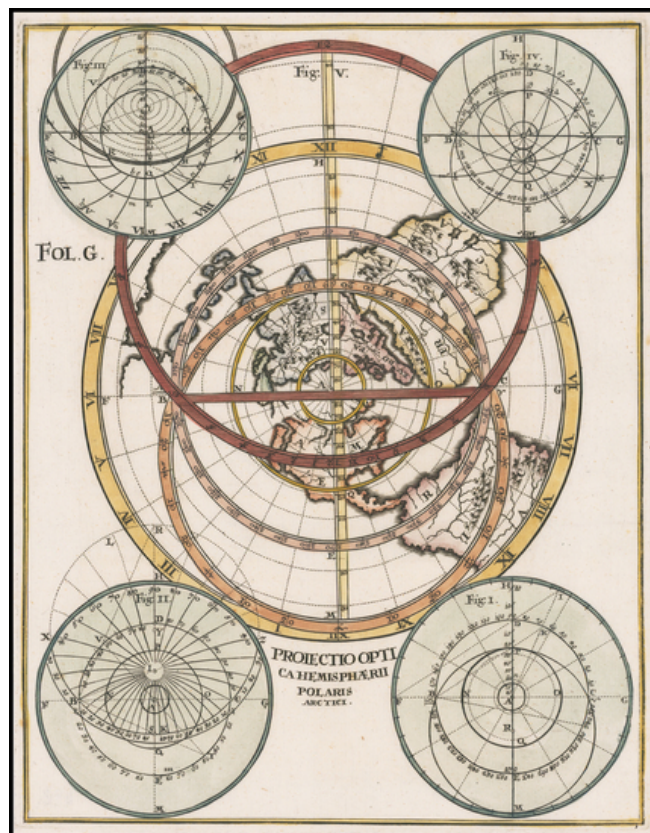

## [Proietio Optica Hemisphaerii Polaris Arctici]

**Stock#:** 59287  
**Map Maker:** Scherer  
**Date:** 1705  
**Place:** Munich  
**Color:** Hand Colored  
**Condition:** VG+  
**Size:** 9.5 x 14 inches  
**Price:** \$475.00

### Description:

Unusual World map on a North Polar projection, with a highly enlarged depiction of Greenland and Iceland and celestial model in the upper right.

The map shows California as an Island and a potential NW Passage and also a possible continuous landmass to Asia.

The map is surrounded by 4 projections showing theories of Planetary orbits, including Copernicus, Tycho Brahe and Ptolemy.

Scherer's epic work is one of the great late 17th and early 18th Century Cartographic works and is especially prized for its stunning engraving and evocative images.

### Detailed Condition:

Drawer Ref: Small Maps -  
World

Stock#: 59287