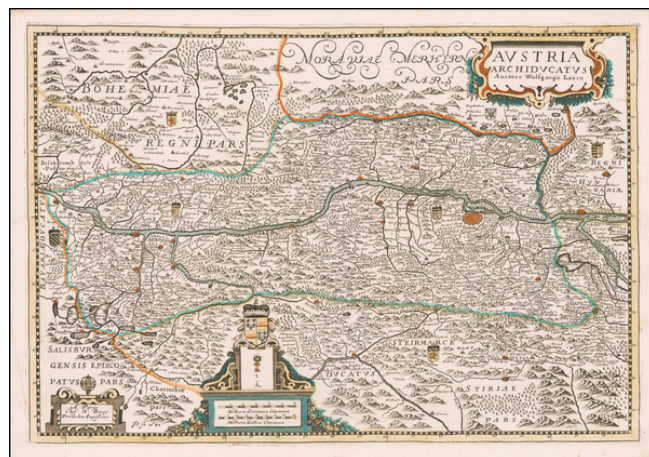

Barry Lawrence Ruderman Antique Maps Inc.

7407 La Jolla Boulevard
La Jolla, CA 92037

www.raremaps.com

(858) 551-8500
blr@raremaps.com

Austria Archiducatus Auctore Wolfgango Lazio

Stock#: 59284
Map Maker: Berrey
Date: 1644 circa
Place: Amsterdam
Color: Hand Colored
Condition: VG+
Size: 20.5 x 14.5 inches
Price: \$675.00

Description:

Very rare Nicolas Berrey map of Austria.

While at first glance, the map appears very similar to the Henricus Hondius map and the Guillaume Blaeu map of Austria of the same title, these are 3 entirely different copper plates. The most obvious difference is in the embellishment above the title cartouche, but there are many other obvious differences.

Hondius: {{ inventory_detail_link('36397') }}

Blaeu: {{ inventory_detail_link('15023') }}

The map is centered on the Danube River, from the Bavarian border to Pressburg, centered on Wien (Vienna).

Includes decorative cartouche, 2 other large cartouches with coat of arms, and 7 coats of arms in the body of the map.