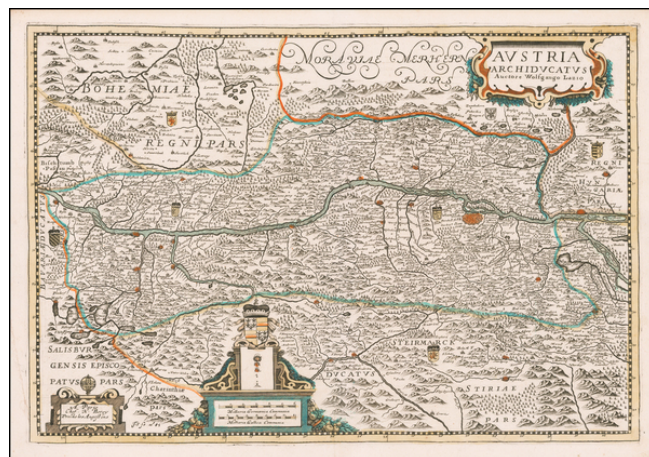

Barry Lawrence Ruderman Antique Maps Inc.

7407 La Jolla Boulevard
La Jolla, CA 92037

www.raremaps.com

(858) 551-8500
blr@raremaps.com

Austria Archiducatus Auctore Wolfgango Lazio

Stock#: 59284
Map Maker: Berrey
Date: 1644 circa
Place: Amsterdam
Color: Hand Colored
Condition: VG+
Size: 20.5 x 14.5 inches
Price: \$ 595.00

Description:

Very rare Nicolas Berrey map of Austria.

While at first glance, the map appears very similar to the Henricus Hondius map and the Guillaume Blaeu map of Austria of the same title, these are 3 entirely different copper plates. The most obvious difference is in the embellishment above the title cartouche, but there are many other obvious differences.

Hondius: [{{ inventory_detail_link\('36397'\) }}](#)

Blaeu: [{{ inventory_detail_link\('15023'\) }}](#)

The map is centered on the Danube River, from the Bavarian border to Pressburg, centered on Wien (Vienna).

Includes decorative cartouche, 2 other large cartouches with coat of arms, and 7 coats of arms in the body of the map.

Detailed Condition: