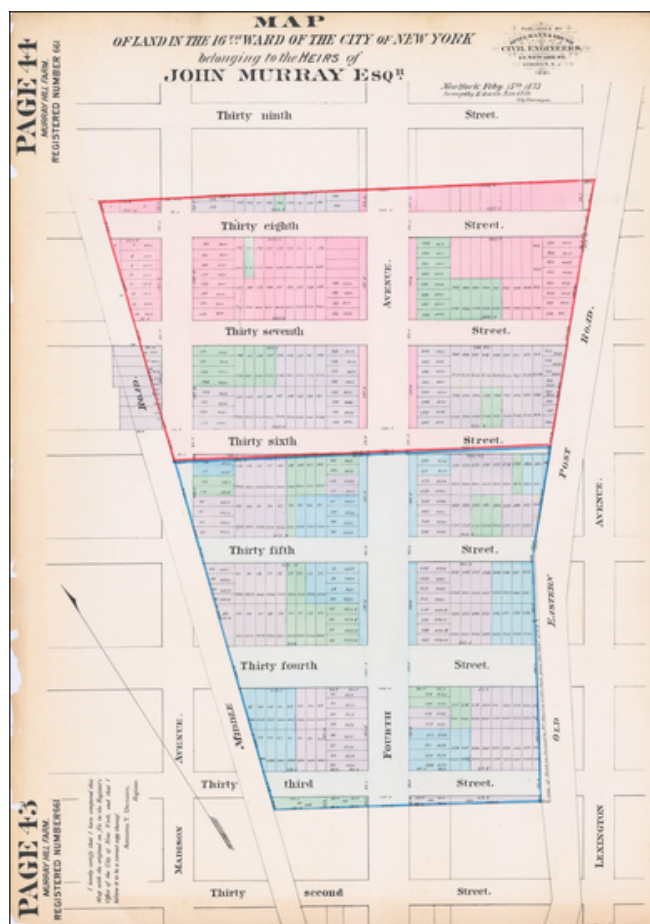

Barry Lawrence Ruderman Antique Maps Inc.

7407 La Jolla Boulevard
La Jolla, CA 92037

www.raremaps.com

(858) 551-8500
blr@raremaps.com

Map of Land in the 16th Ward of the City of New York belonging to the Heirs of John Murray Esqr.

Stock#: 59279
Map Maker: Spielmann & Brush
Date: 1881
Place: Hoboken, NJ
Color: Hand Colored
Condition: Fair
Size: 26 x 36 inches
Price: \$275.00

Description:

Hand-colored lithographed map of Murray Hill, New York City, published by Spielmann & Brush in their very rare atlas *Certified Copies of Original Maps of Property in New York City* (1881). The last copy of that atlas was on the market with a New York City bookdealer for \$12,500.

The map shows old farm plots and roads, as well as modern streets and lots, bounded by Madison Avenue, Lexington Avenue, 32nd Street, and 39th Street.

Detailed Condition:

Banknote paper. Some edgewear, particularly at the left side.