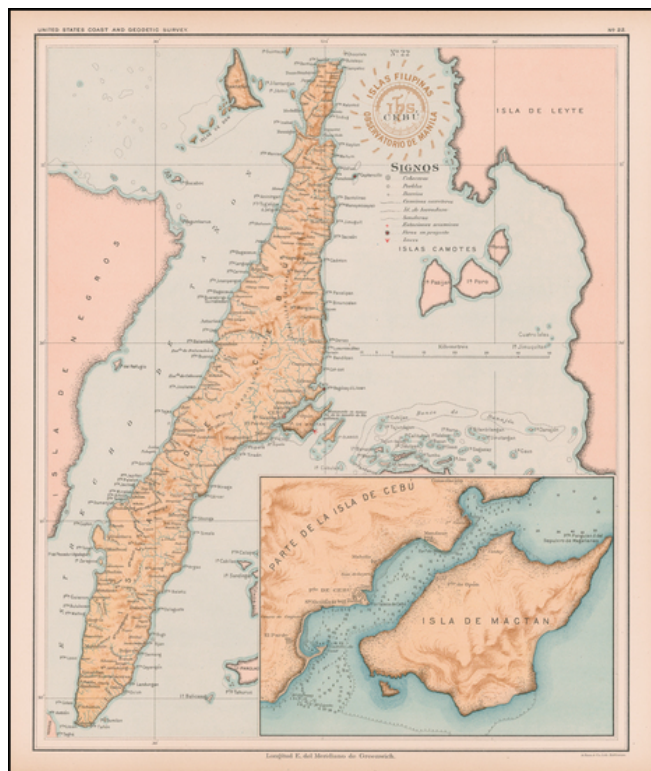

Barry Lawrence Ruderman Antique Maps Inc.

7407 La Jolla Boulevard
La Jolla, CA 92037

www.raremaps.com

(858) 551-8500
blr@raremaps.com

Cebu

Stock#: 59256
Map Maker: Hoen & Co.
Date: 1899
Place: Baltimore
Color: Color
Condition: VG+
Size: 11.5 x 13 inches
Price: SOLD

Description:

Fine map of Cebu, with a larger inset of part of the coast of Cebu and the Island of Mactan, published under the direction of Jose Algue and the United States Coast and Geodetic Survey in 1899.

The map appeared in *Atlas de Filipinas: Coleccion de 30 mapas trabajados por delineantes filipinos bajo la direccion del P. Jose Algue.*

Detailed Condition: