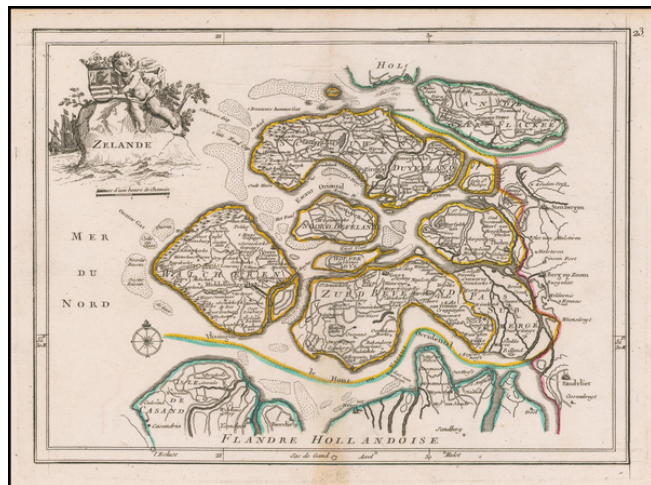

## Zelande

**Stock#:** 59255  
**Map Maker:** Le Rouge  
**Date:** 1746  
**Place:** Paris  
**Color:** Outline Color  
**Condition:** VG+  
**Size:** 11 x 8 inches  
**Price:** \$95.00

### Description:

Detailed map showing the Zeeland region, including a decorative cartouche.