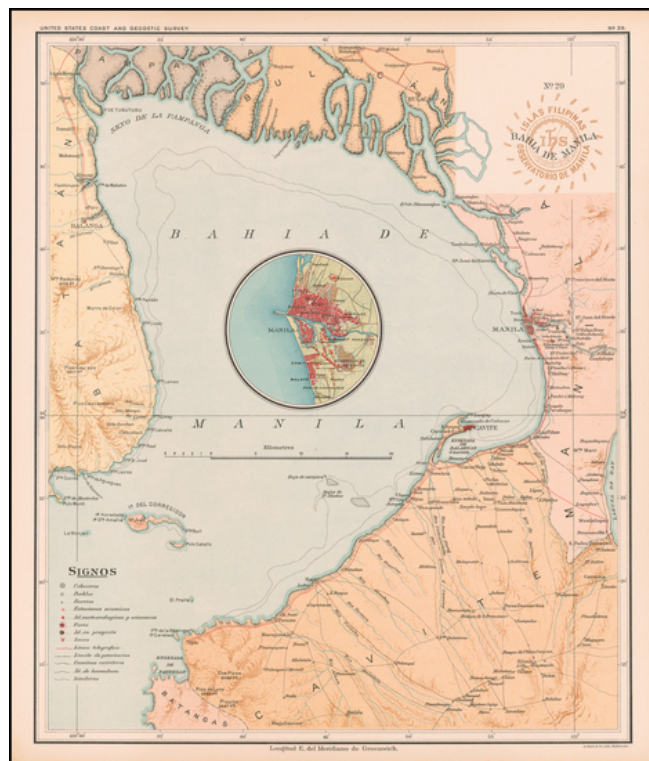

Barry Lawrence Ruderman Antique Maps Inc.

7407 La Jolla Boulevard
La Jolla, CA 92037

www.raremaps.com

(858) 551-8500
blr@raremaps.com

Bahia de Manila

Stock#: 59232
Map Maker: Hoen & Co.
Date: 1899
Place: Baltimore
Color: Color
Condition: VG+
Size: 12 x 14.5 inches
Price: \$125.00

Description:

Fine map of the Harbor and environs of Manila, published under the direction of Jose Algue and the United States Coast and Geodetic Survey in 1899.

The map appeared in *Atlas de Filipinas: Coleccion de 30 mapas trabajados por delineantes filipinos bajo la direccion del P. Jose Algue*.