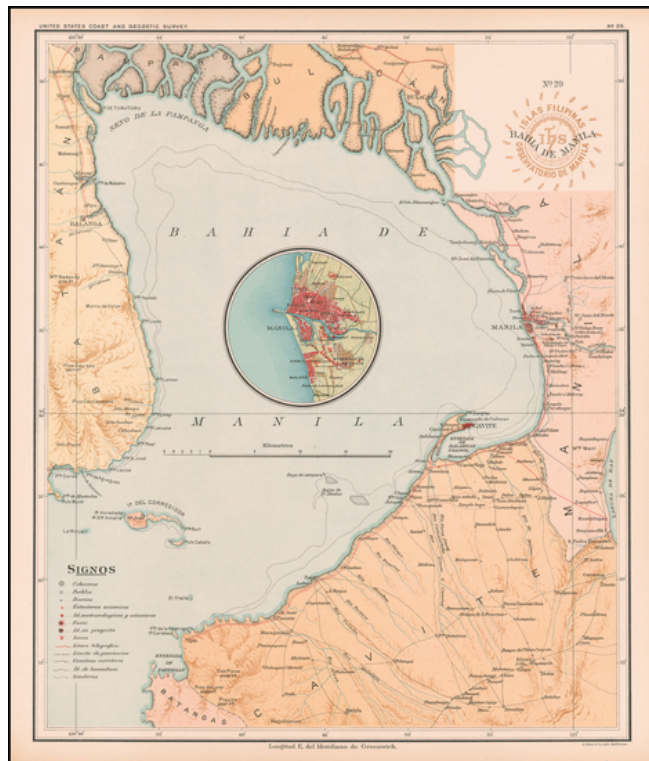

## Bahia de Manila

**Stock#:** 59232  
**Map Maker:** Hoen & Co.  
**Date:** 1899  
**Place:** Baltimore  
**Color:** Color  
**Condition:** VG+  
**Size:** 12 x 14.5 inches  
**Price:** SOLD

### Description:

Fine map of the Harbor and environs of Manila, published under the direction of Jose Algue and the United States Coast and Geodetic Survey in 1899.

The map appeared in *Atlas de Filipinas: Coleccion de 30 mapas trabajados por delineantes filipinos bajo la direccion del P. Jose Algue*.