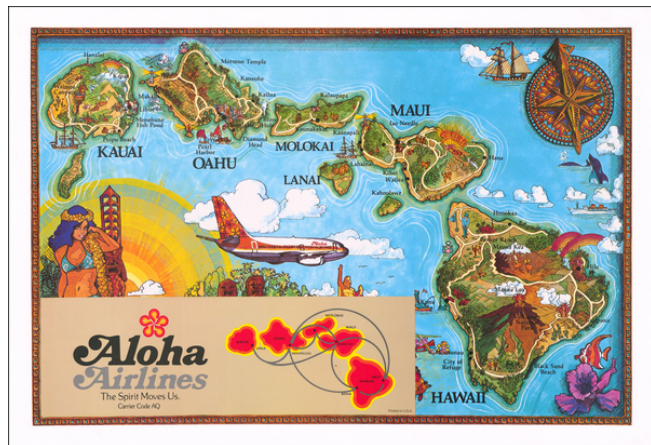

**Barry Lawrence Ruderman
Antique Maps Inc.**

7407 La Jolla Boulevard
La Jolla, CA 92037

www.raremaps.com

(858) 551-8500
blr@raremaps.com

[Hawaiian Islands] Aloha Airlines The Spirit Moves Us . . .

Stock#: 59216
Map Maker: Aloha Airlines
Date: 1980 circa
Place: n.p.
Color: Color
Condition: VG+
Size: 32 x 24 inches
Price: \$ 595.00

Description:

Fine early promotional map for Aloha Airlines.

Detailed Condition:

Laid on archival poster linen.