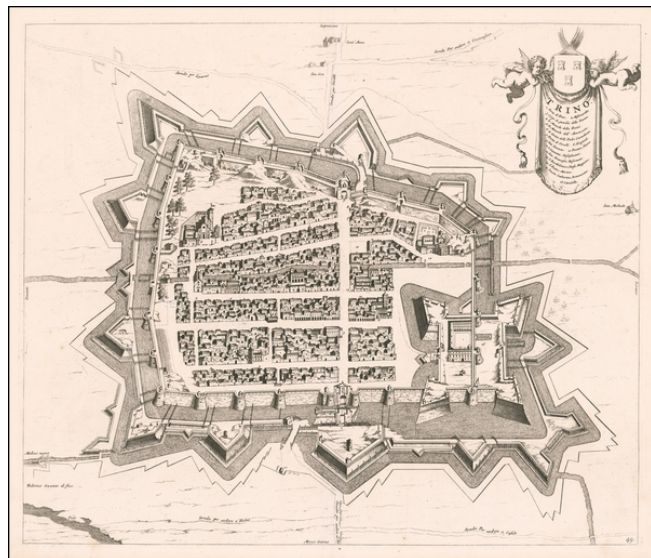

Barry Lawrence Ruderman Antique Maps Inc.

7407 La Jolla Boulevard
La Jolla, CA 92037

www.raremaps.com

(858) 551-8500
blr@raremaps.com

Trino

Stock#: 59189
Map Maker: Blaeu
Date: 1688
Place: Amsterdam
Color: Uncolored
Condition: VG+
Size: 23 x 19.5 inches
Price: \$ 275.00

Description:

Fine town plan of Trino, a village in the Piedmont region of Italy, between Turin, Vercelli and Casale Monferrato. It is situated near the River Po.

The view appeared in Joannes Blaeu's *Theatrum Statuum Regiae Celsitudinis Sabaudiae Ducis, Pedemontii Principis, Cypri Regis*, published in Amsterdam, in 1668.