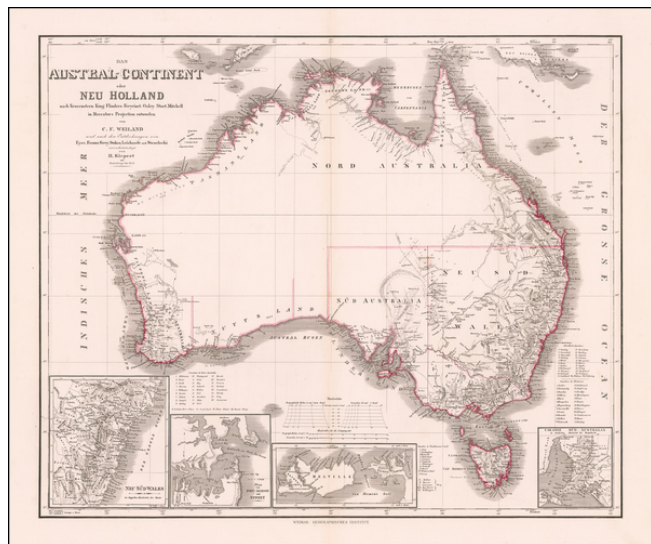

**Barry Lawrence Ruderman
Antique Maps Inc.**

7407 La Jolla Boulevard
La Jolla, CA 92037

www.raremaps.com

(858) 551-8500
blr@raremaps.com

**Das Austral-Continent oder Neu Holland nach Krusentern, King, Flinders, Freycinet,
Oxey, Sturt, Mitchell in Mercator's Projection entworfen von C.F. Weiland und Eyre,
Frome, Grey, Stokes, Leichardt, und Strzeliecki . . . 1848**

Stock#: 59156
Map Maker: Kiepert
Date: 1858
Place: Weimar
Color: Outline Color
Condition: VG+
Size: 22.5 x 18.5 inches
Price: SOLD

Description:

Nice example of Kiepert's fine early map of Australia, incorporating the recent explorations of Eyre, Frome, Grey, Stokes, Leichardt, und Strzeliecki.